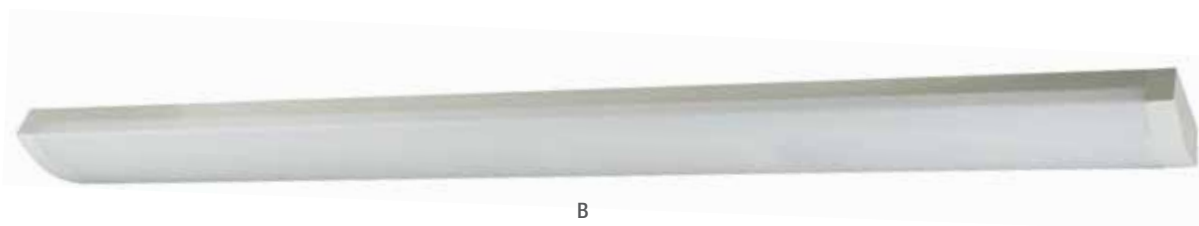

Envirolux

Low energy lighting

B

A
Envirolux Dawn
sku **180060**

surface mount in white
H 50mm W 120mm L 917mm
2 x 21W
T5 fluorescent
(electronic ballast and cool white tubes included)

B
Envirolux Dawn
sku **180061**

surface mount in white
H 50mm W 120mm L 1217mm
2 x 28W
T5 fluorescent
(electronic ballast and cool white tubes included)

C
Envirolux Dawn
sku **180062**

surface mount in silver
H 50mm W 120mm L 917mm
2 x 21W
T5 fluorescent
(electronic ballast and cool white tubes included)

D
Envirolux Dawn
sku **180063**

surface mount in silver
H 50mm W 120mm L 1217mm
2 x 28W
T5 fluorescent
(electronic ballast and cool white tubes included)