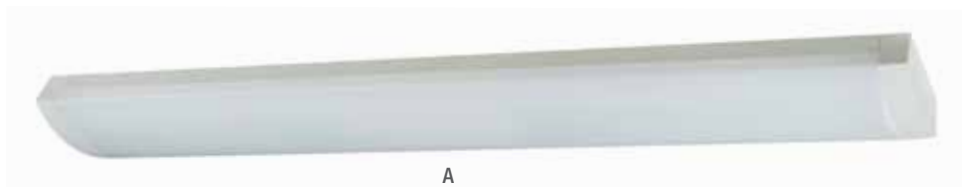

Envirolux

Low energy lighting

A