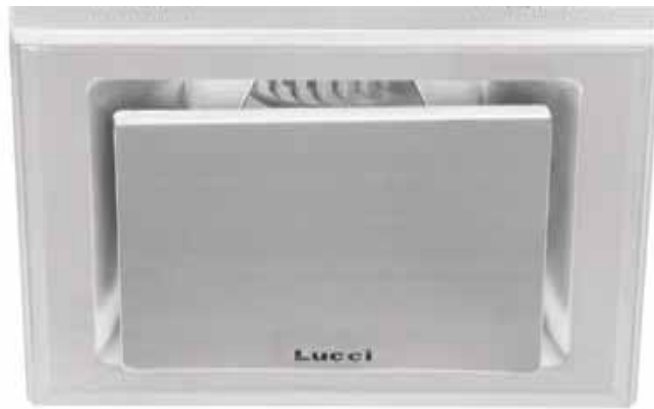

A

A
Project
sku **200250**

square exhaust fan in
stainless steel
L 250mm **W** 250mm
Cut - out 210mm x 210mm
30W motor rating

B
Project
sku **200251**

square exhaust fan in
stainless steel
L 300mm **W** 300mm
Cut - out 250mm x 250mm
35W motor rating