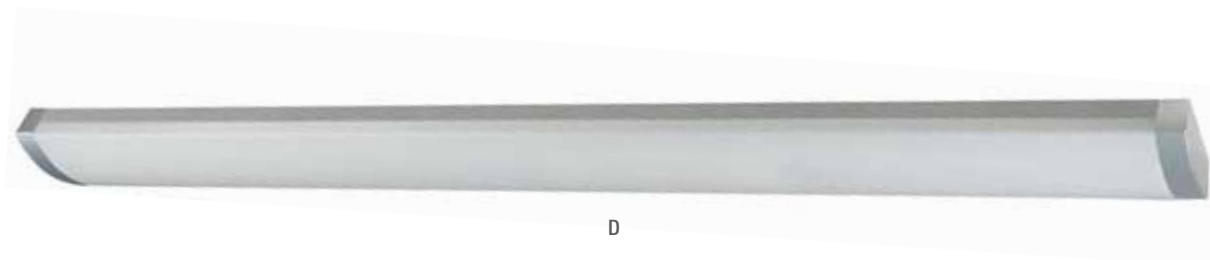

# Envirolux

Low energy lighting

A

B

C

D

**A**  
**Envirolux Dawn**  
sku **180060**

surface mount in white  
**H 50mm W 120mm L 917mm**  
2 x 21W  
T5 fluorescent  
(electronic ballast and cool white tubes included)