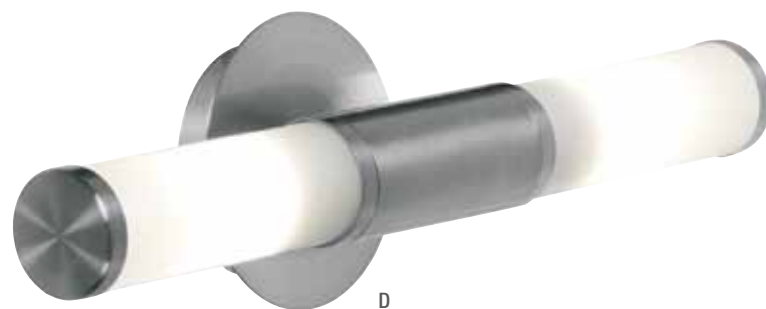

D

A
Palmera
sku **190107**

1 light mirror light in chrome with opal frosted glass, IP44
H 280mm Ext. 125mm
1 x 40W SES Max
(globe not included)

B
Palmera
sku **190108**

1 light mirror light in brushed chrome with opal frosted glass, IP44
H 280mm Ext. 125mm
1 x 40W SES Max
(globe not included)

C
Palmera
sku **190109**

2 light mirror light in chrome with opal frosted glass, IP44
L 535mm Ext. 110mm
2 x 40W SES Max
(globes not included)

D
Palmera
sku **190110**

2 light mirror light in brushed chrome with opal frosted glass, IP44
L 535mm Ext. 110mm
2 x 40W SES Max
(globes not included)