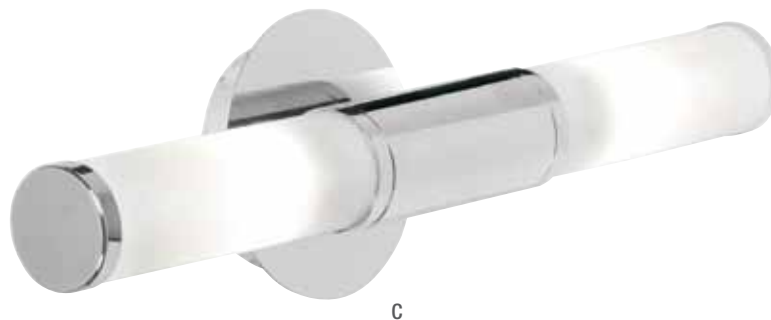

(electronic ballast and Philips

cool white tube included)

Also available:

matching pendants, floor lamp and table lamp

A

**Envirolux**  
Low energy lighting

A

B