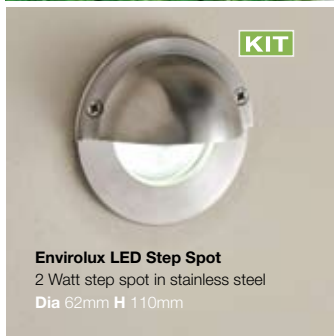

**Envirolux LED Deck Light** 2 Watt energy saving deck light in stainless steel available in round or square

round - **H** 83mm **Dia** 62mm

square - **H** 110mm **Dia** 62mm