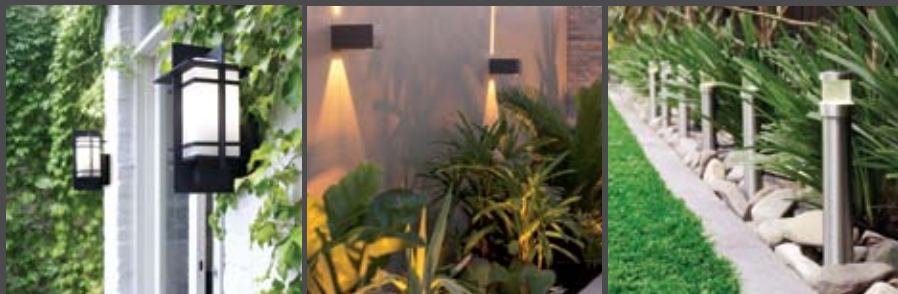

Security Homes that have adequate exterior lighting are a deterrent for thieves. Burglars are more likely to target homes with no or poor outdoor lighting. Adequate lighting around the home can significantly reduce the risk of accidents.

Welcoming A well designed lighting format will direct and welcome visitors to your home. Pathlights are great to highlight walkways so your guests can easily see their way in the dark.

Outdoor Entertaining. Australians love the outdoors, use light to entertain at night and create an ambient garden setting. Spot lights can be used to highlight garden features such as trees, statues or waterfalls, creating atmosphere in your garden.

Installation is easy and most of the garden lighting available in the Beacon Lighting range can be installed by the home handy person.