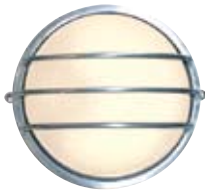

Round bunker grille 60Watt in brushed chrome. D 92mm Dia: 184mm