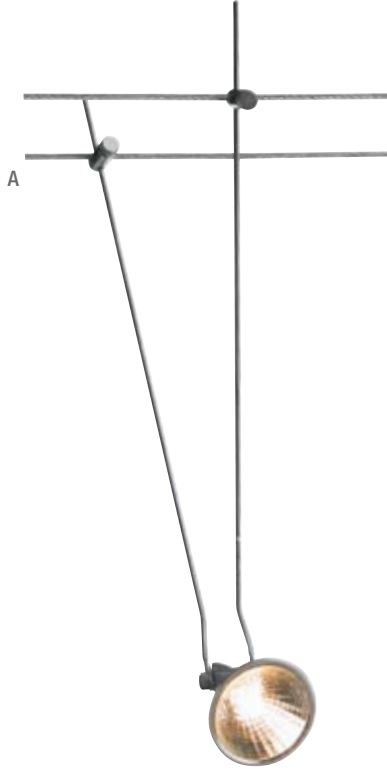

A

Trapeze V Spot

sku **140219** (205mm)
sku **140228** (500mm)
sku **140227** (300mm)
50 Watt
globe not included

B

Trapeze 300mm Arm Spot

sku **140226**
50 Watt
globe not included

C

Trapeze 300mm Hoop Spot

sku **140222**
50 Watt
globe not included

D

Trapeze 200mm Elbow Spot

sku **140224**
50 Watt
globe not included