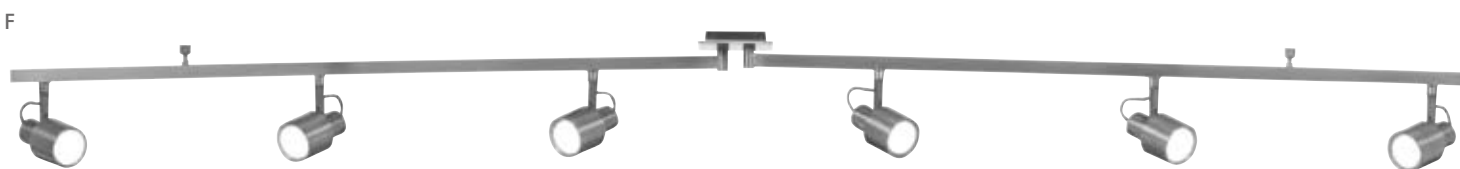

A
Vision
sku **150731**

CNC aluminium finish
1 light round CNC drop spot
H 675mm **W** 80mm **L** 80mm
1 x 11 Watt GU10 CFL
Or 1 x 50 Watt GU10
50 Watt GU10 globes supplied

B
Vision
sku **150730**

CNC aluminium finish
1 light round CNC spot
H 140mm **W** 100mm **L** 100mm
1 x 11 Watt GU10 CFL
Or 1 x 50 Watt GU10
50 Watt GU10 globes supplied

C
Vision
sku **150732**

CNC aluminium finish
2 light bar CNC spot
H 140mm **W** 75mm **L** 480mm
2 x 11 Watt GU10 CFL
Or 2 x 50 Watt GU10
50 Watt GU10 globes supplied

D
Vision
sku **150733**

CNC aluminium finish
3 light bar CNC spot
H 140mm **W** 75mm **L** 820mm
3 x 11 Watt GU10 CFL
Or 3 x 50 Watt GU10
50 Watt GU10 globes supplied

E
Vision
sku **150734**

CNC aluminium finish
4 light bar CNC spot
H 140mm **W** 75mm **L** 1220mm
4 x 11 Watt GU10 CFL
Or 4 x 50 Watt GU10
50 Watt GU10 globes supplied

F
Vision
sku **150735**

CNC aluminium finish
6 light bar CNC spot
H 140mm **W** 75mm **L** 1930mm
6 x 11 Watt GU10 CFL
Or 6 x 50 Watt GU10
50 Watt GU10 globes supplied