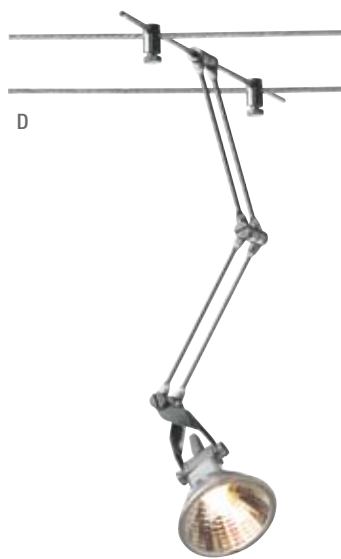

A

Trapeze V Spot

sku **140219** (205mm)
sku **140228** (500mm)
sku **140227** (300mm)
50 Watt
globe not included

B

Trapeze 300mm Arm Spot

sku **140226**
50 Watt
globe not included

C

Trapeze 300mm Hoop Spot

sku **140222**
50 Watt
globe not included

D

Trapeze 200mm Elbow Spot

sku **140224**
50 Watt
globe not included