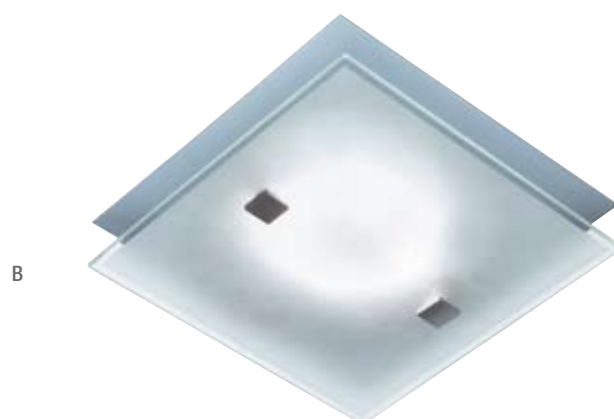

A
Misky
sku **080015**

silver finish with clear & frosted glass
1 light 25cm square flush fitting
H 80mm W 250mm L 280mm
1 x 100 Watt halogen

B
Misky
sku **080016**

silver finish with clear & frosted glass
1 light 30cm square flush fitting
H 80mm W 300mm L 300mm
1 x 100 Watt halogen

C
Misky
sku **080017**

silver finish with clear & frosted glass
2 light 40cm square flush fitting
H 80mm W 400mm L 400mm
2 x 100 Watt halogen