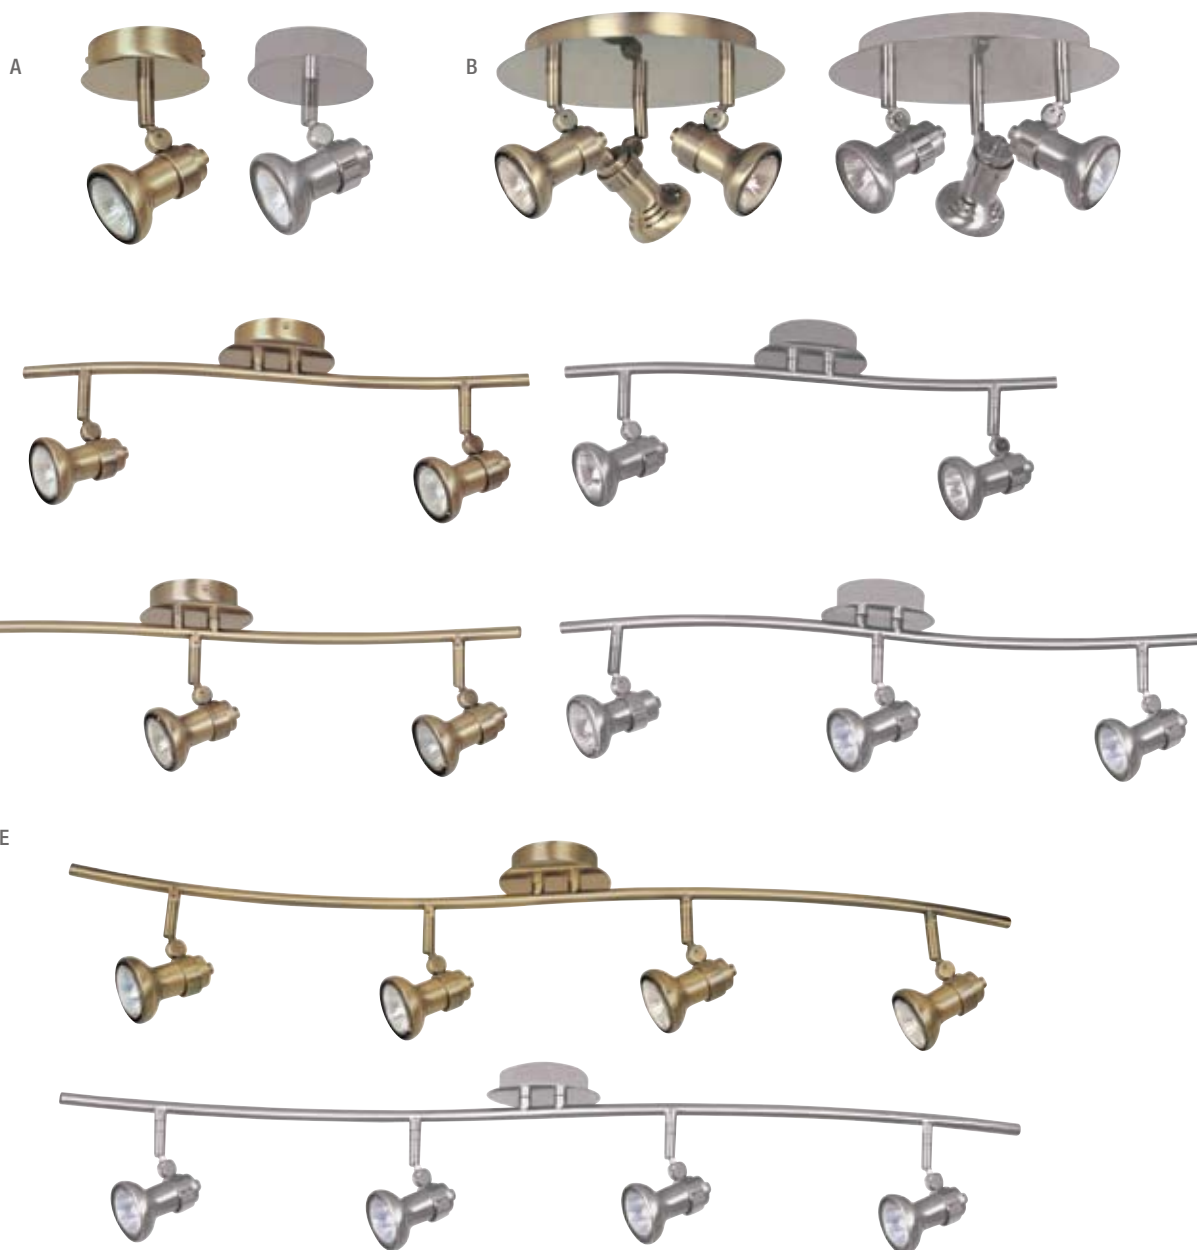

A
Brussels
sku **150891** (Antique Brass)
sku **150867** (Satin Nickel)
1 light spot
L 95mm **EX** 133mm **H** 108mm
1 x 50W GU10
globe included

B
Brussels
sku **150894** (Antique Brass)
sku **150872** (Satin Nickel)
3 light plate spot
H 133mm **Dia** 279mm
3 x 50W GU10
globes included

C
Brussels
sku **150892** (Antique Brass)
sku **150869** (Satin Nickel)
2 light bow spot
L 470mm **EX** 159mm **H** 114mm
2 x 50W GU10
globes included

D
Brussels
sku **150893** (Antique Brass)
sku **150870** (Satin Nickel)
3 light bow spot
L 619mm **EX** 159mm **H** 114mm
3 x 50W GU10
globes included

E
Brussels
sku **150895** (Antique Brass)
sku **150873** (Satin Nickel)
4 light bow spot
L 927mm **EX** 159mm **H** 133mm
4 x 50W GU10
globes included