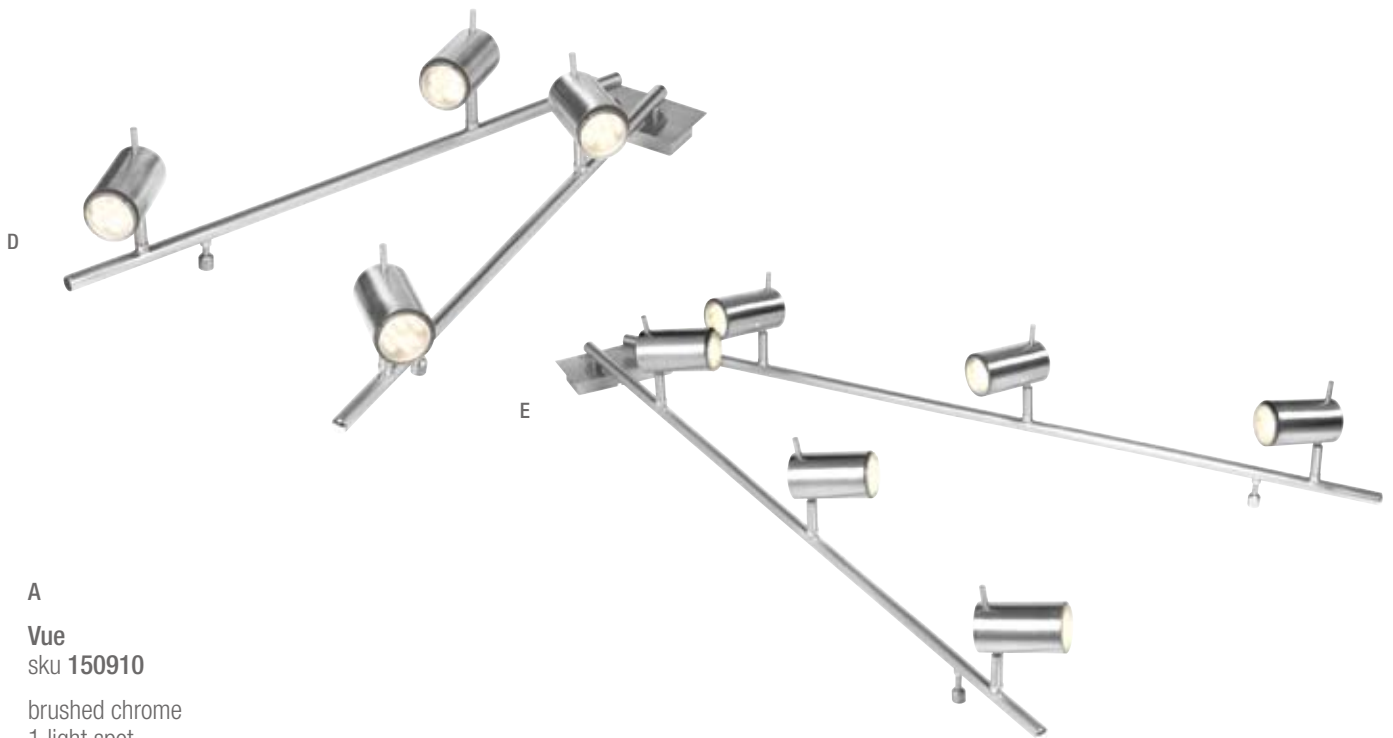

A
Vue
sku **150910**
brushed chrome
1 light spot
H 172mm W 70mm L 190mm
1 x 11 Watt GU10 CFL
Or 1 x 50W GU10
globes not included

B
Vue
sku **150911**
brushed chrome
2 light spot
H 172mm W 70mm L 455mm
2 x 11 Watt GU10 CFL
Or 2 x 50 Watt GU10
globes not included

C
Vue
sku **150912**
brushed chrome
3 light spot
H 172mm W 70mm L 765mm
3 x 11 Watt GU10 CFL
Or 3 x 50 Watt GU10
globes not included

D
Vue
sku **150913**
brushed chrome
4 light spot
H 172mm W 70mm L 1325mm
4 x 11 Watt GU10 CFL
Or 4 x 50 Watt GU10
globes not included

E
Vue
sku **150914**
brushed chrome
6 light spot
H 172mm W 70mm L 2030mm
6 x 11 Watt GU10 CFL
Or 6 x 50 Watt GU10
globes not included