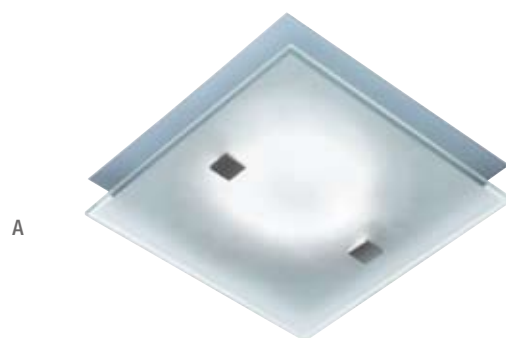

A
Misky
sku **080015**

silver finish with clear & frosted glass
1 light 25cm square flush fitting
H 80mm W 250mm L 280mm
1 x 100 Watt halogen

B
Misky
sku **080016**

silver finish with clear & frosted glass
1 light 30cm square flush fitting
H 80mm W 300mm L 300mm
1 x 100 Watt halogen

C
Misky
sku **080017**

silver finish with clear & frosted glass
2 light 40cm square flush fitting
H 80mm W 400mm L 400mm
2 x 100 Watt halogen