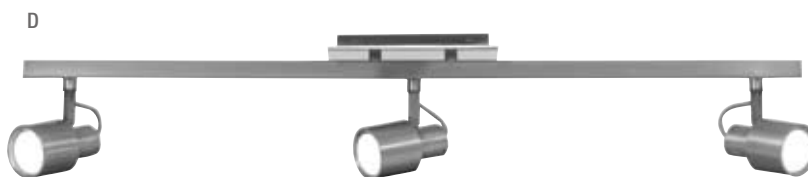

A
Vision
sku **150731**

CNC aluminium finish
1 light round CNC drop spot
H 675mm **W** 80mm **L** 80mm
1 x 11 Watt GU10 CFL
Or 1 x 50 Watt GU10
50 Watt GU10 globes supplied

B
Vision
sku **150730**

CNC aluminium finish
1 light round CNC spot
H 140mm **W** 100mm **L** 100mm
1 x 11 Watt GU10 CFL
Or 1 x 50 Watt GU10
50 Watt GU10 globes supplied

C
Vision
sku **150732**

CNC aluminium finish
2 light bar CNC spot
H 140mm **W** 75mm **L** 480mm
2 x 11 Watt GU10 CFL
Or 2 x 50 Watt GU10
50 Watt GU10 globes supplied

D
Vision
sku **150733**

CNC aluminium finish
3 light bar CNC spot
H 140mm **W** 75mm **L** 820mm
3 x 11 Watt GU10 CFL
Or 3 x 50 Watt GU10
50 Watt GU10 globes supplied

E
Vision
sku **150734**

CNC aluminium finish
4 light bar CNC spot
H 140mm **W** 75mm **L** 1220mm
4 x 11 Watt GU10 CFL
Or 4 x 50 Watt GU10
50 Watt GU10 globes supplied

F
Vision
sku **150735**

CNC aluminium finish
6 light bar CNC spot
H 140mm **W** 75mm **L** 1930mm
6 x 11 Watt GU10 CFL
Or 6 x 50 Watt GU10
50 Watt GU10 globes supplied