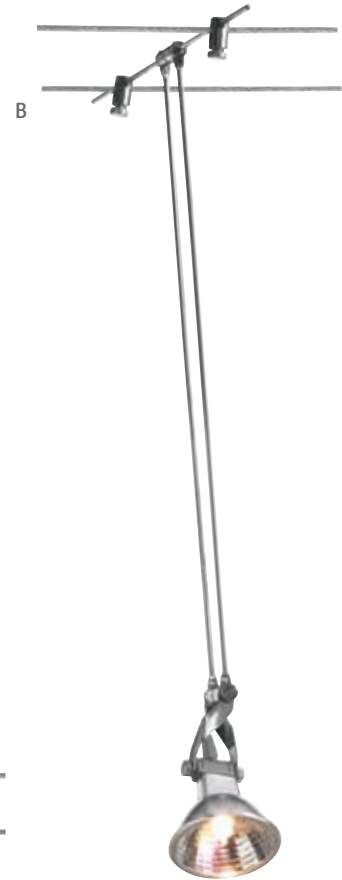

sku **140119** (Budget)
 set of 4
 Required for the start and finish of your trapeze run. Easily adjustable to ensure the trapeze system is taught

B
Trapeze Ceiling Spacer
 sku **140244** (100mm)
 set of 2
 sku **140245** (200mm)
 set of 2
 Required for longer trapeze designs where the system may sag if not suspended of the ceiling

E
Trapeze Single Direct Spot
 sku **140218**
 50 Watt
 globe not included

F
Trapeze Adjustable Hand Spot
 sku **140220**
 50 Watt
 globe not included

A

Trapeze V Spot

sku **140219** (205mm)
 sku **140228** (500mm)
 sku **140227** (300mm)
 50 Watt
 globe not included