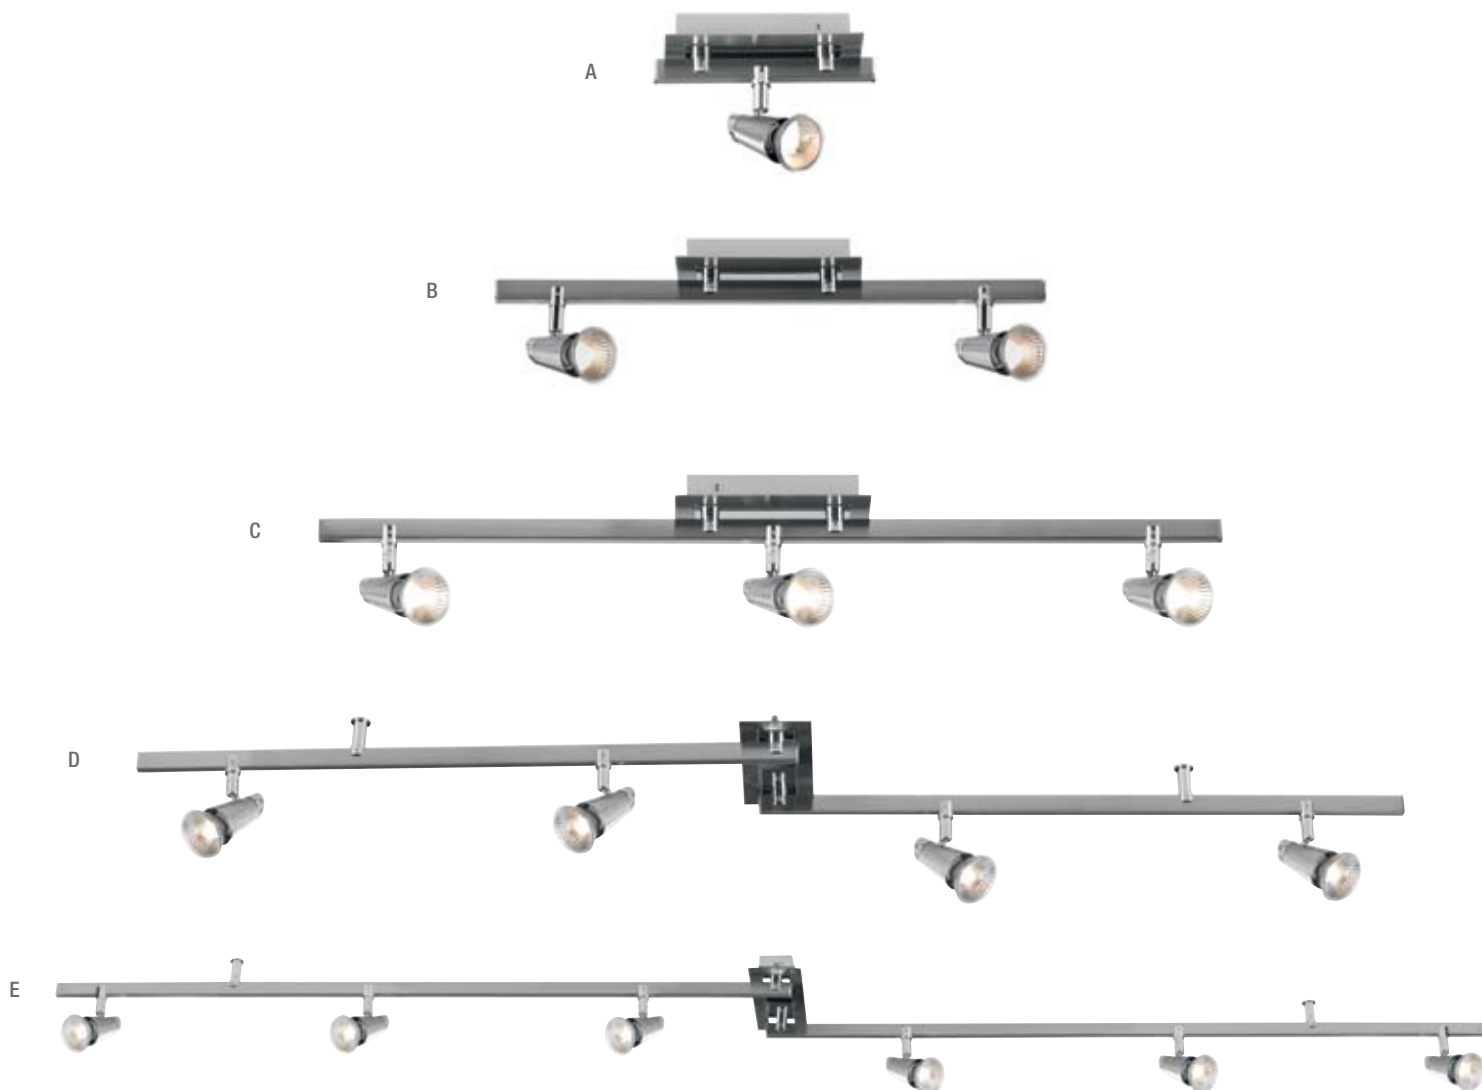

E
Trapeze Single Direct Spot
 sku **140218**
 50 Watt
 globe not included

F
Trapeze Adjustable Hand Spot
 sku **140220**
 50 Watt
 globe not included

A

Trapeze V Spot

sku **140219** (205mm)
 sku **140228** (500mm)
 sku **140227** (300mm)
 50 Watt
 globe not included

B

Trapeze 300mm Arm Spot

sku **140226**
 50 Watt
 globe not included

C

Trapeze 300mm Hoop Spot

sku **140222**
 50 Watt
 globe not included

D

Trapeze 200mm Elbow Spot

sku **140224**
 50 Watt
 globe not included

A

Murano
sku 150035

satin nickel / chrome
1 light spotlight with switch
H 70 W 185
1x 50W GZ10
globe Included

B

Murano
sku 150036

satin nickel / chrome
2 light spotlight
H 70 W 490
2 x 50W GZ10
globes Included