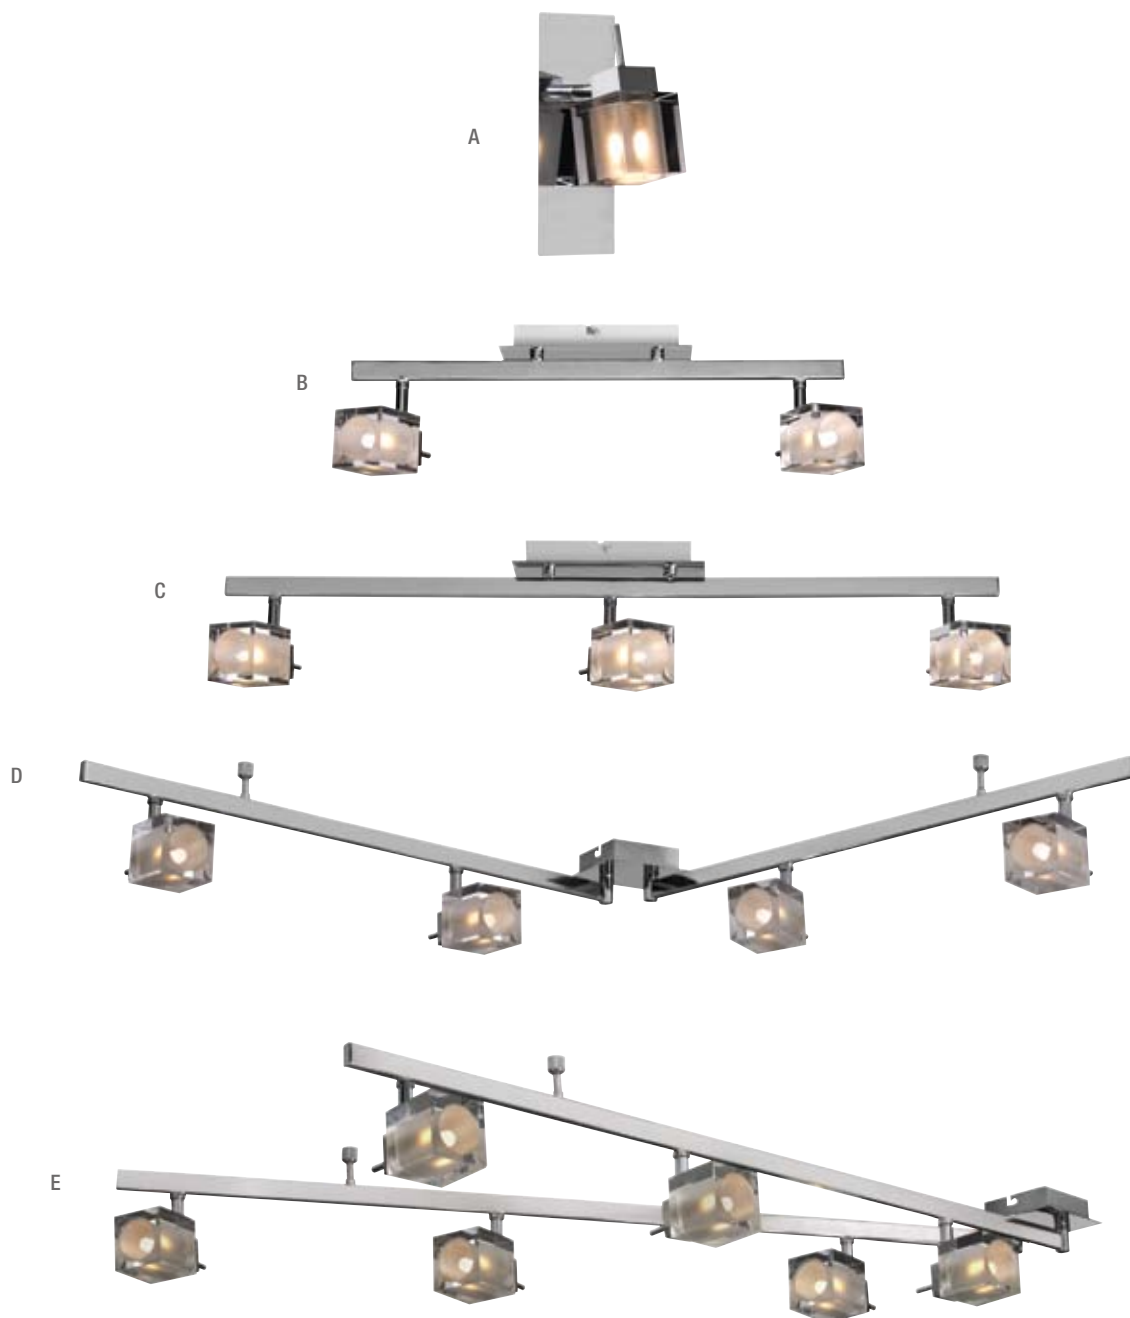

A
Tanga
sku 150900
chrome with crystal shade
1 light spotlight
H 170mm W 70mm L 180mm
1 x 40W G9
globe included

B
Tanga
sku 150901
chrome with crystal shade
2 light spotlight
H 170mm W 70mm L 480mm
2 x 40W G9
globes included

C
Tanga
sku 150902
chrome with crystal shade
3 light spotlight
H 170mm W 70mm L 760mm
3 x 40W G9
globes included

D
Tanga
sku 150903
chrome with crystal shade
4 light spotlight
H 170mm W 100mm L 1300mm
4 x 40W G9
globes included

E
Tanga
sku 150904
chrome with crystal shade
6 light spotlight
H 170mm W 100mm L 1900mm
6 x 40W G9
globes included