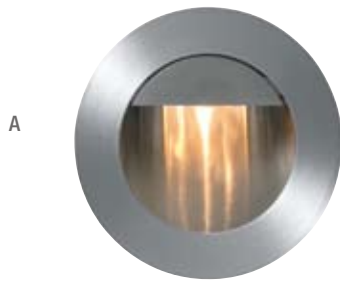

Modern Recessed Wall Lights

A