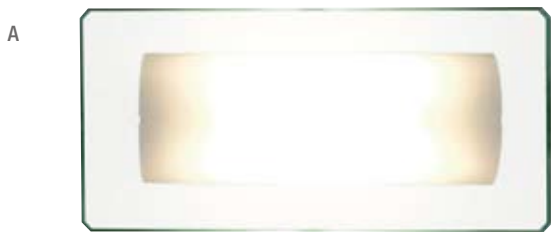

Modern Wall Lights

C
Delta
sku 300805
brushed chrome / frost
1 light wall sconce
H 127mm W 240mm Ext 158mm
1 x 100 Watt 78mm Halogen