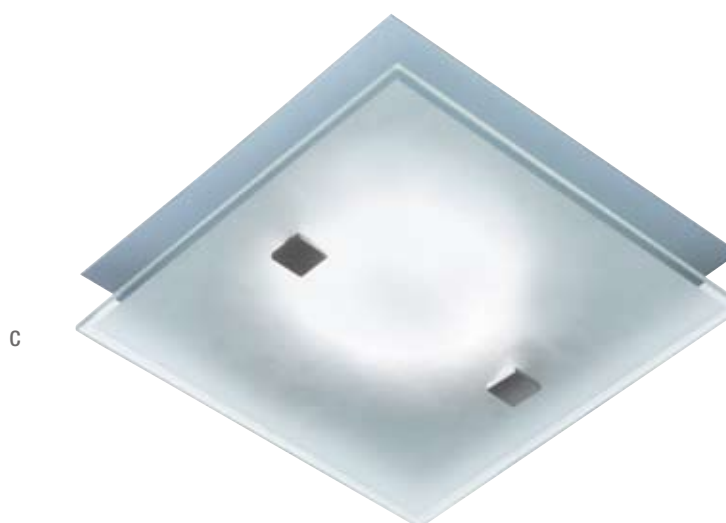

A
Misky
sku **080015**

silver finish with clear & frosted glass
1 light 25cm square flush fitting
H 80mm W 250mm L 280mm
1 x 100 Watt halogen

B
Misky
sku **080016**

silver finish with clear & frosted glass
1 light 30cm square flush fitting
H 80mm W 300mm L 300mm
1 x 100 Watt halogen

C
Misky
sku **080017**

silver finish with clear & frosted glass
2 light 40cm square flush fitting
H 80mm W 400mm L 400mm
2 x 100 Watt halogen