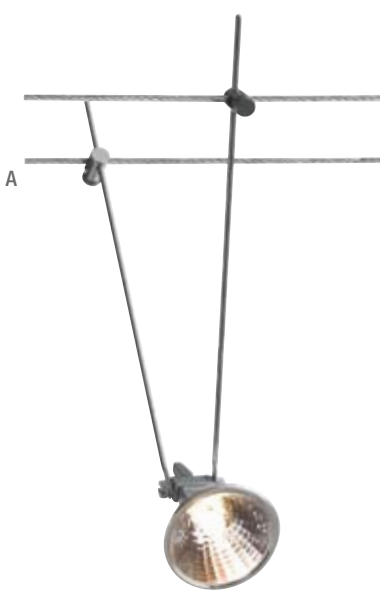

A

Trapeze V Spot

sku **140219** (205mm)
sku **140228** (500mm)
sku **140227** (300mm)
50 Watt
globe not included

B

Trapeze 300mm Arm Spot

sku **140226**
50 Watt
globe not included

C

Trapeze 300mm Hoop Spot

sku **140222**
50 Watt
globe not included

D

Trapeze 200mm Elbow Spot

sku **140224**
50 Watt
globe not included