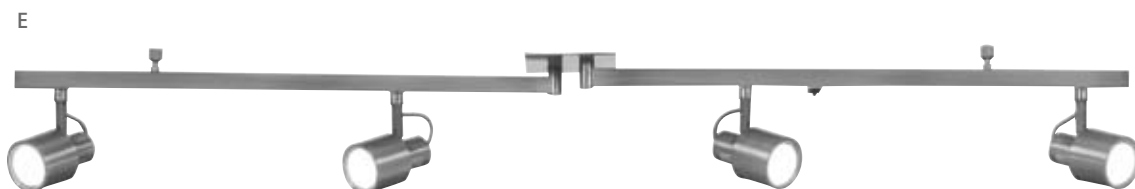

A
Vision
sku **150731**

CNC aluminium finish
1 light round CNC drop spot
H 675mm **W** 80mm **L** 80mm
1 x 11 Watt GU10 CFL
Or 1 x 50 Watt GU10
50 Watt GU10 globes supplied

B
Vision
sku **150730**

CNC aluminium finish
1 light round CNC spot
H 140mm **W** 100mm **L** 100mm
1 x 11 Watt GU10 CFL
Or 1 x 50 Watt GU10
50 Watt GU10 globes supplied

C
Vision
sku **150732**

CNC aluminium finish
2 light bar CNC spot
H 140mm **W** 75mm **L** 480mm
2 x 11 Watt GU10 CFL
Or 2 x 50 Watt GU10
50 Watt GU10 globes supplied

D
Vision
sku **150733**

CNC aluminium finish
3 light bar CNC spot
H 140mm **W** 75mm **L** 820mm
3 x 11 Watt GU10 CFL
Or 3 x 50 Watt GU10
50 Watt GU10 globes supplied

E
Vision
sku **150734**

CNC aluminium finish
4 light bar CNC spot
H 140mm **W** 75mm **L** 1220mm
4 x 11 Watt GU10 CFL
Or 4 x 50 Watt GU10
50 Watt GU10 globes supplied

F
Vision
sku **150735**

CNC aluminium finish
6 light bar CNC spot
H 140mm **W** 75mm **L** 1930mm
6 x 11 Watt GU10 CFL
Or 6 x 50 Watt GU10
50 Watt GU10 globes supplied