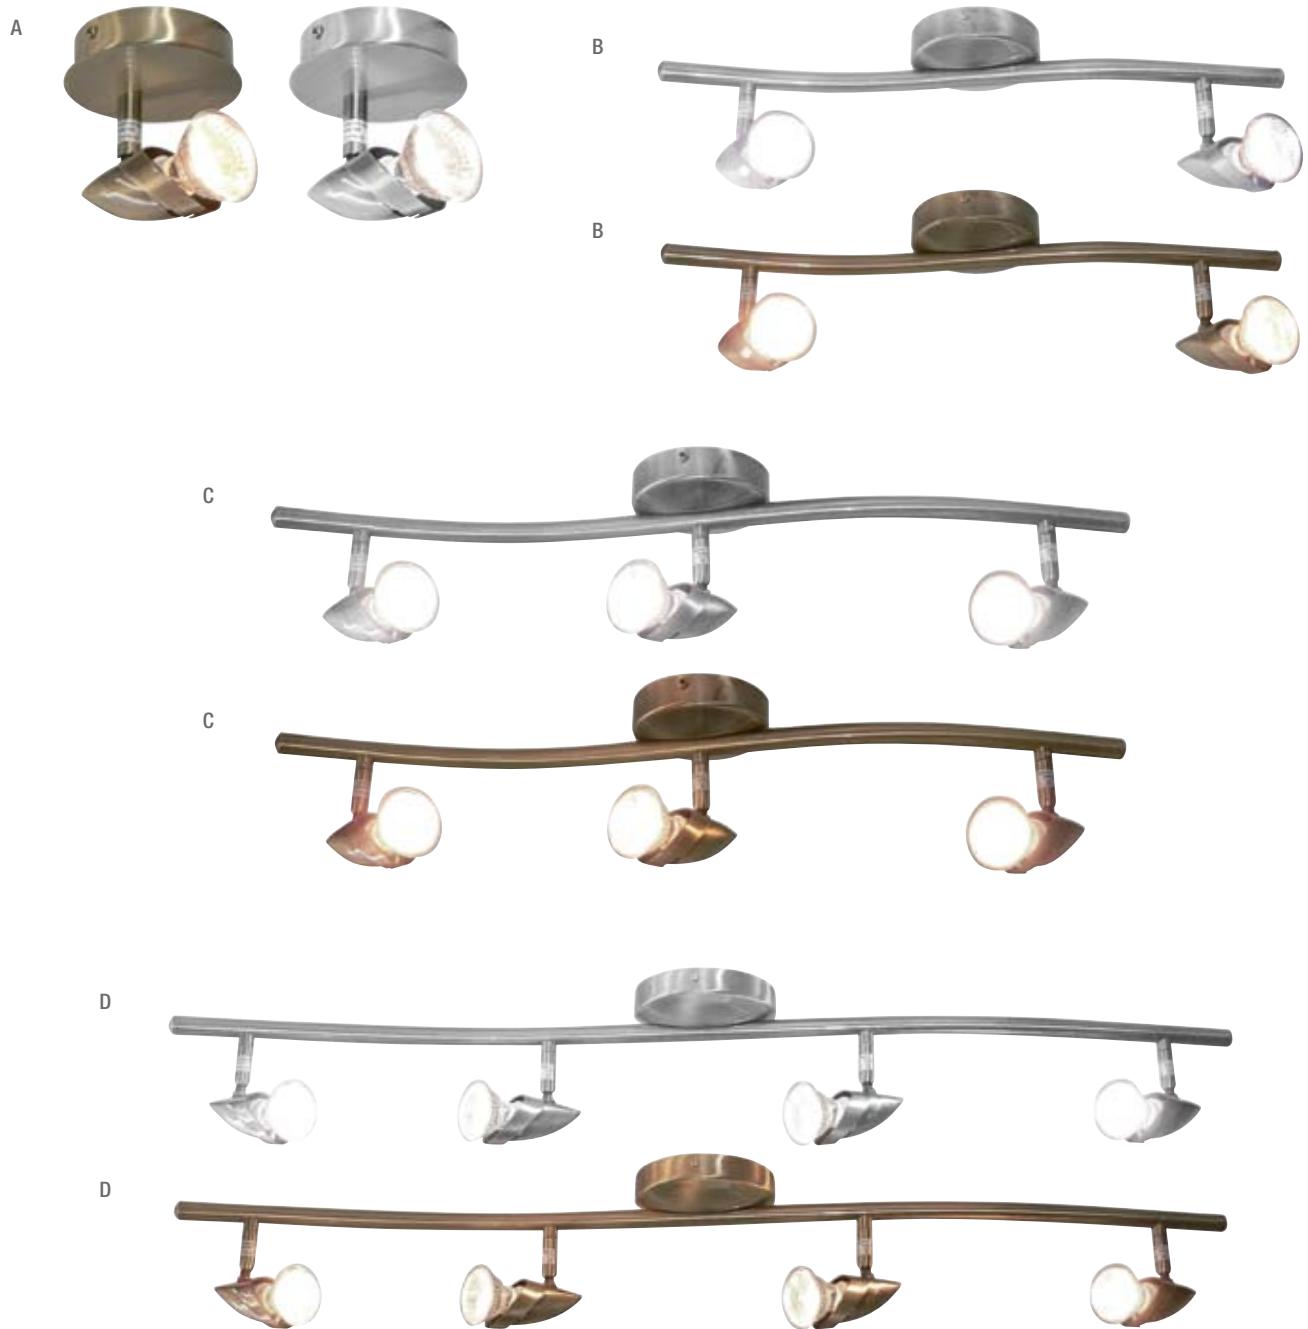

A
Vision
sku **150731**

CNC aluminium finish
1 light round CNC drop spot
H 675mm **W** 80mm **L** 80mm
1 x 11 Watt GU10 CFL
Or 1 x 50 Watt GU10
50 Watt GU10 globes supplied

B
Vision
sku **150730**

CNC aluminium finish
1 light round CNC spot
H 140mm **W** 100mm **L** 100mm
1 x 11 Watt GU10 CFL
Or 1 x 50 Watt GU10
50 Watt GU10 globes supplied

C
Vision
sku **150732**

CNC aluminium finish
2 light bar CNC spot
H 140mm **W** 75mm **L** 480mm
2 x 11 Watt GU10 CFL
Or 2 x 50 Watt GU10
50 Watt GU10 globes supplied

D
Vision
sku **150733**

CNC aluminium finish
3 light bar CNC spot
H 140mm **W** 75mm **L** 820mm
3 x 11 Watt GU10 CFL
Or 3 x 50 Watt GU10
50 Watt GU10 globes supplied

E
Vision
sku **150734**

CNC aluminium finish
4 light bar CNC spot
H 140mm **W** 75mm **L** 1220mm
4 x 11 Watt GU10 CFL
Or 4 x 50 Watt GU10
50 Watt GU10 globes supplied

F
Vision
sku **150735**

CNC aluminium finish
6 light bar CNC spot
H 140mm **W** 75mm **L** 1930mm
6 x 11 Watt GU10 CFL
Or 6 x 50 Watt GU10
50 Watt GU10 globes supplied