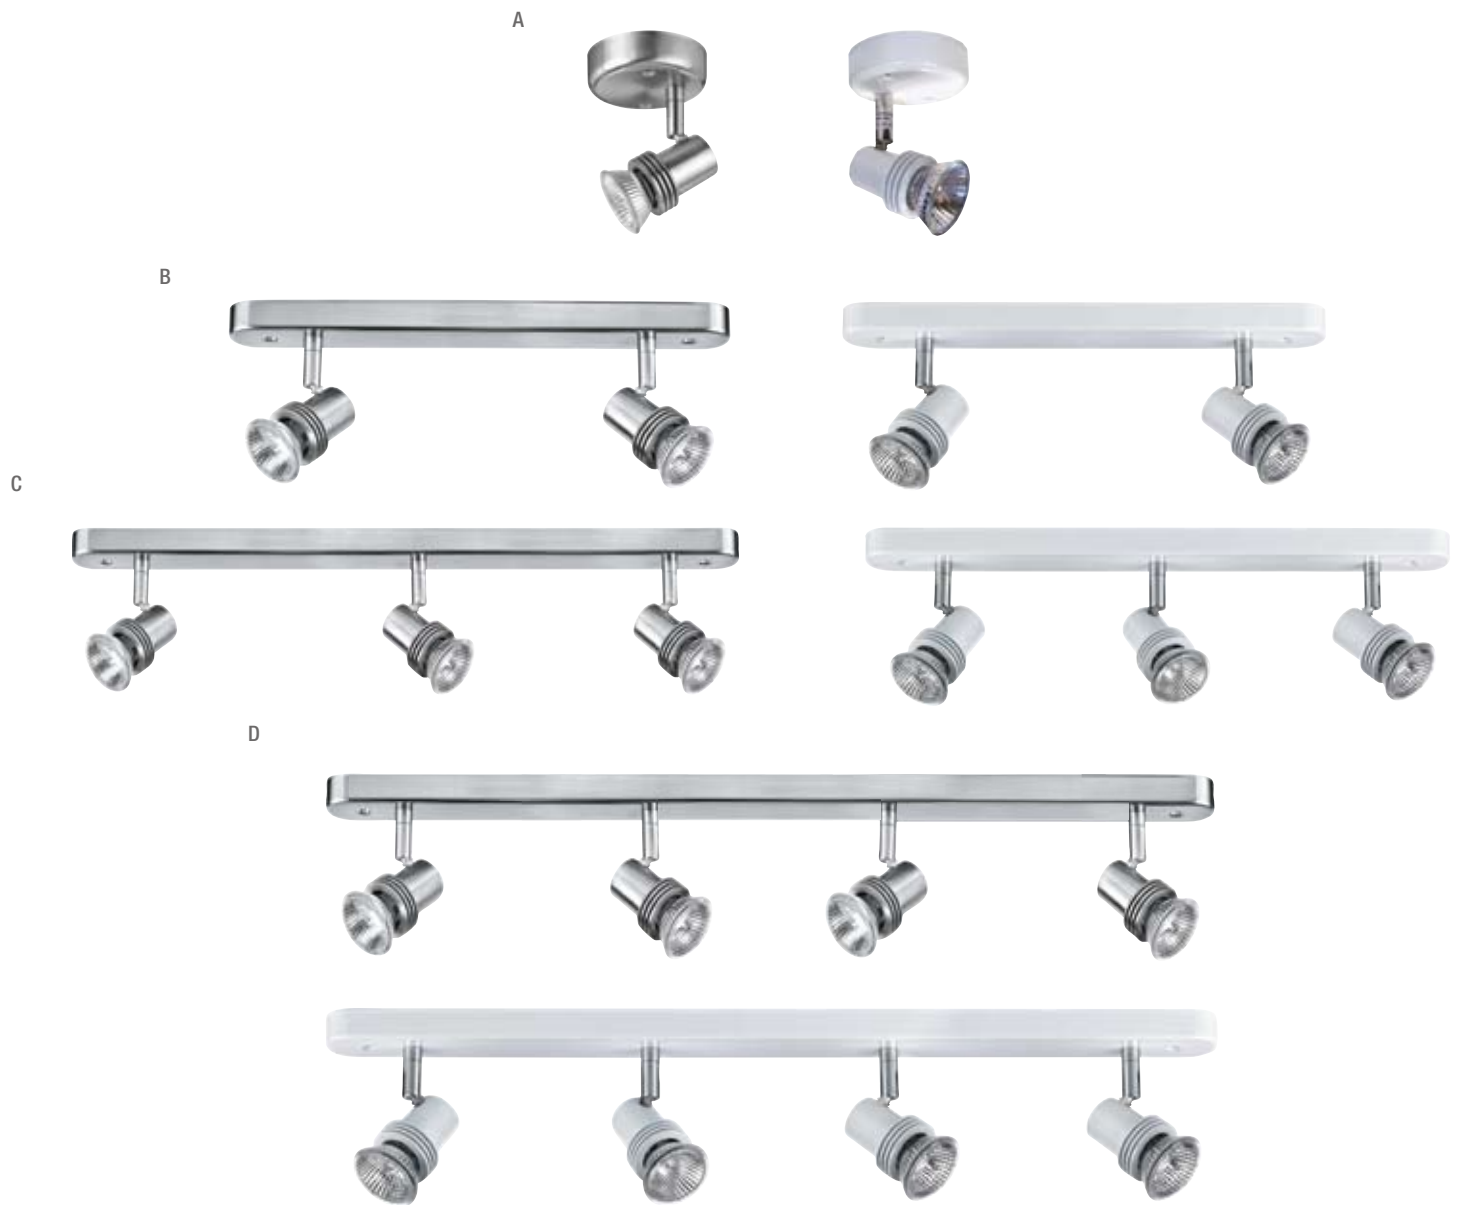

A
Zip
sku **150810** (White)
sku **150820** (Brushed Chrome)
1 light spot
H 100mm **W** 85mm
1 x 50W GU10
globe included

B
Zip
sku **150812** (White)
sku **150822** (Brushed Chrome)
2 light bar spot
H 100mm **W** 360mm
2 x 50W GU10
globes included

C
Zip
sku **150813** (White)
sku **150824** (Brushed Chrome)
3 light bar spot
H 100mm **W** 450mm
3 x 50W GU10
globes included

D
Zip
sku **150815** (White)
sku **150826** (Brushed Chrome)
4 light bar spot
H 100mm **W** 555mm
4 x 50W GU10
globes included