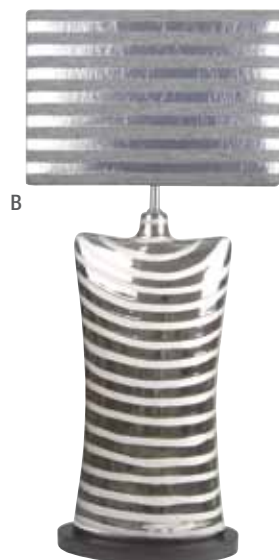

B

A
Nefititi
sku **260877**

1 light medium table lamp
H 525mm W 360mm
chrome base with
silver shade
1 x 60W BC Max

B
Nefititi
sku **260878**

1 light tall table lamp
H 775mm W 360mm
chrome base with
silver shade
1 x 60W BC Max

*Nefititi can be fitted with energy saving globes