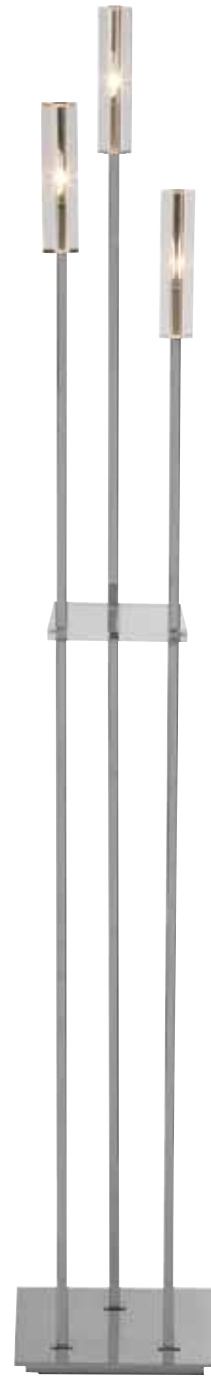

B
Yola
sku **260747**

3 light floor lamp
H 1470mm **W** 170mm
L 180mm
brushed chrome
clear & frosted glass
3 x 40W G9 Max
(globes included)

*Matching pendants and wall bracket
also available

Flair

Flair
sku **260096**

1 light table lamp
H 482mm **W** 126mm
brushed chrome with
opal glass
1 x 40W SES Max

A

A
Zenon
sku **260995**

1 light table lamp
H 450mm **W** 100mm
chrome base with
crystal shade
1 x 20W G4 Max

B

B
Zenon
sku **260996**

3 light table lamp
H 524mm **W** 160mm
chrome base with
crystal shade
3 x 20W G4 Max

C

C
Zenon
sku **260997**

3 light floor lamp
H 1650mm **W** 230mm
chrome base with
crystal shade
3 x 20W G4 Max

*Matching pendants and wall bracket also available

A
Drama
sku 260592

1 light table lamp
H 670mm **Dia** 250mm
chrome finish
1 x 60W BC Max

B
Drama
sku 260590

1 light table lamp
H 670mm **Dia** 250mm
white finish
1 x 60W BC Max

C
Drama
sku 260591

1 light table lamp
H 670mm **Dia** 250mm
black finish
1 x 60W BC Max