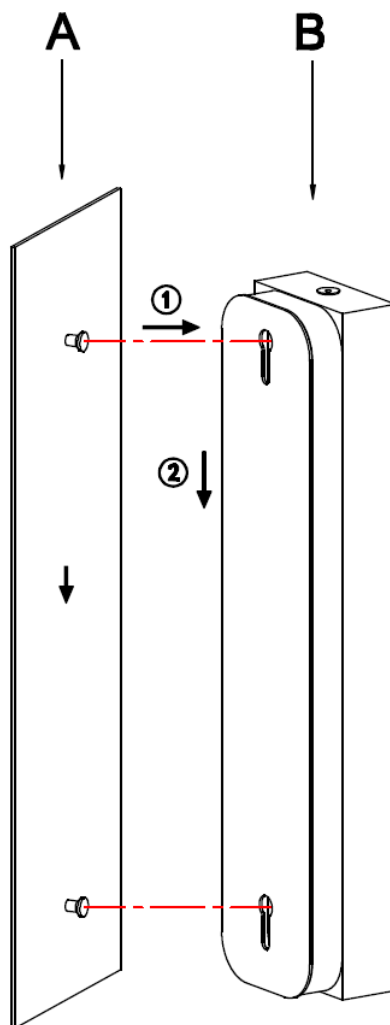

### Installation Requirements

- This installation instruction is for this accessory only, if unsure please contact a licensed electrician.
- Take care not to pull any electrical wires during unpacking as this may damage the connection.
- Lay out all the components on a smooth surface and make sure no components are missing before assembling. If parts are missing, return the complete product to the place of purchase for inspection or replacement.
- Check whether the accessory has been damaged during transport. Do not operate/install any product which appears damaged in any way. Return the complete product to the place of purchase for inspection, repair or replacement.
- Ensure power to the circuit you are working on has been switched OFF before installation.

### Installation Directions

**ATTENTION: Switch OFF the mains power before installation.**

1. Remove all packaging material from the product and be careful not to throw away accessories that may be hidden within the packaging material.
2. Install the fascia (A) into the keyhole on the luminaire (B - sold separately) and ensure it is secure.
3. After the installation, switch on the luminaire to test all the lighting functions and enjoy your new lighting product