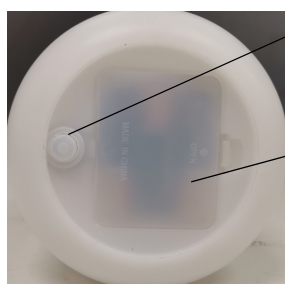

Installation Requirements

- **Battery:** 3 x 1.5V AA battery (Not included).
- Select a suitable location for this product:
  - This luminaire is not waterproof.
  - This luminaire is suitable for indoor use only.
  - Keep away from liquids, dusty, humid, direct sunlight or hot areas.
- Lay out all the components on a smooth surface and make sure there are no components missing. If parts are missing, return the complete luminaire to the place of purchase for inspection or replacement.
- Check whether the luminaire has been damaged during transport. Do not operate/install any luminaire which appears damaged in any way. Return the complete luminaire to the place of purchase for inspection, repair or replacement.

Operation Directions

Battery installation/Replacement

1. Open the bottom of the product.
2. Pull the tab and lift out the battery compartment lid from the battery compartment. Install 3 x AA batteries (Not included) into the battery compartment. Ensure the batteries are inserted with the correct polarity.
3. Install the battery box lid back over the battery compartment and ensure it is secure.

Operation

1. Use the 'On/Off' switch to turn the luminaire on and off.
2. Press 'On/Off' switch once for the warm white flame mode.
3. Press 'On/Off' switch twice for the cool white mode.

On/Off switch

Battery compartment