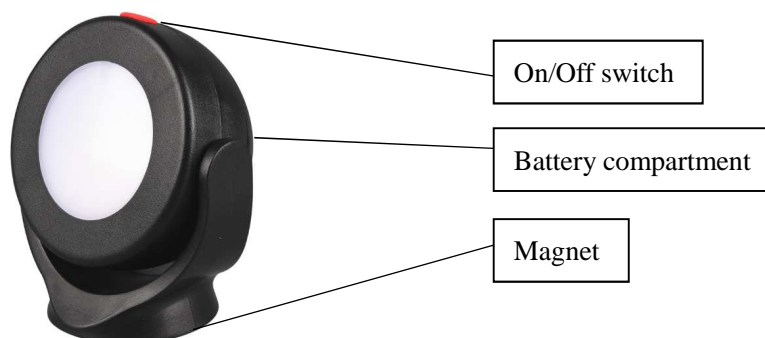

Installation Requirements

- **Battery:** 3 x 1.5V AA battery (Not included).
- Select a suitable location for this luminaire:
  - This luminaire is not waterproof.
  - This luminaire is suitable for indoor use only.
  - Keep away from liquids, dusty, humid, direct sun light or hot areas.
- Lay out all the components on a smooth surface and make sure there are no components missing. If parts are missing, return the complete luminaire to the place of purchase for inspection or replacement.
- Check whether the luminaire has been damaged during transport. Do not operate/install any luminaire which appears damaged in any way. Return the complete luminaire to the place of purchase for inspection, repair or replacement.

Operation Directions

Battery installation/Replacement

1. Open the battery compartment on the back of the luminaire.
2. Turn anti-clock wise to open the battery compartment lid from the compartment box. Install 3 x AA batteries (Not included) into the battery compartment. Ensure the batteries are inserted with the correct polarity.
3. Install the battery box lid back over the battery compartment and ensure it is secure.

Operation

1. Use the 'On/Off' switch to turn the luminaire on and off.
2. Stick the magnet on the metal surface if need.