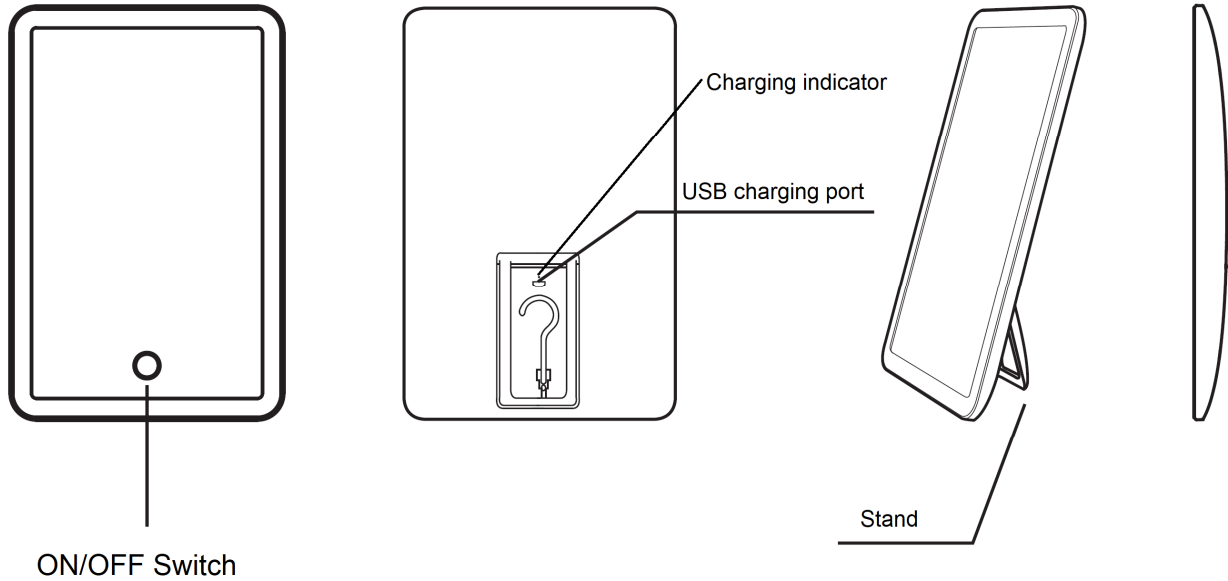

Installation requirements

- Select a suitable location for the luminaire;
 - Ensure it is on a flat and stable surface.
 - This luminaire is suitable for indoor use only.
 - Keep away from liquids, dusty, humid, direct sun light, or hot areas.
- Lay out all the components on a smooth surface and make sure there are no components missing before assembling.
If parts are missing, return the complete product to the place of purchase for inspection or replacement.
- Check whether the luminaire has been damaged during transport. Do not operate/install any product which appears damaged in any way. Return the complete product to the place of purchase for inspection, repair or replacement.

Operation directions

Operation:

1. Touch the on/off switch to turn the mirror light on and off.
2. Long press the on/off switch to adjust the brightness of the mirror light.

Charging:

1. Charge the luminaire via the USB charging port provided on the back of the luminaire.

NOTE: Charging indicator will be red when charging and will become blue when fully charged.

NOTE: Please ensure an appropriate power adaptor is used according to the rated input (5V DC, 1A) of this luminaire.