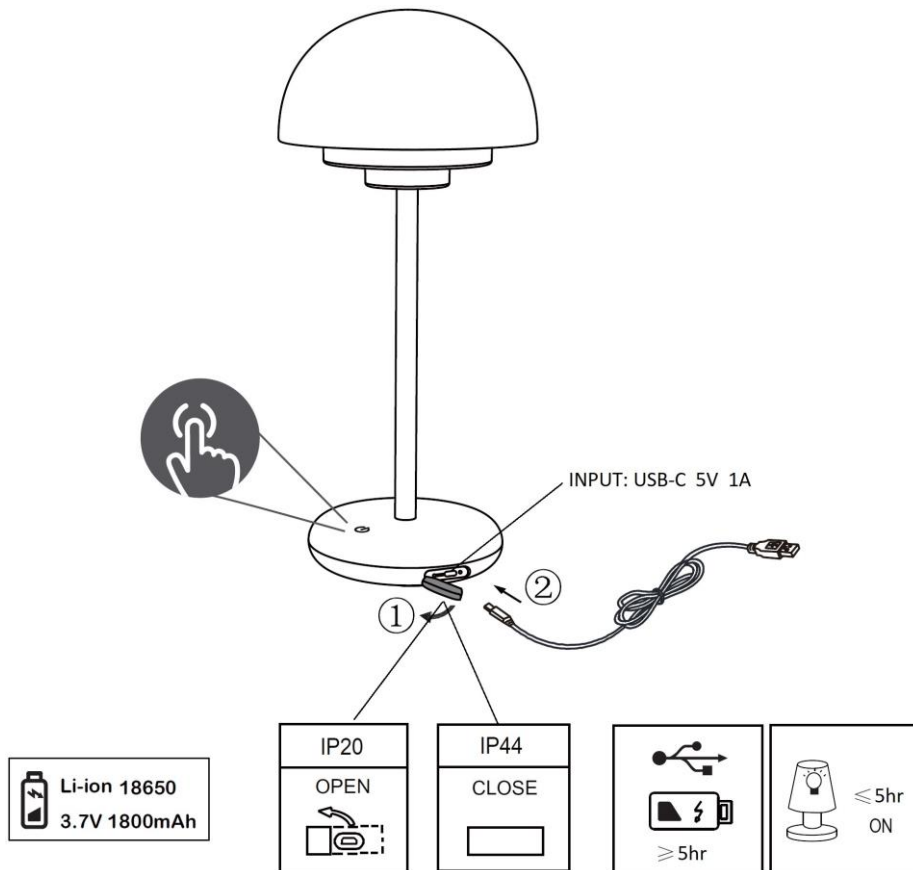

Safety Tips

- Always ensure the power is OFF and the luminaire has cooled down before performing any maintenance, cleaning or making any adjustment to the luminaire.
- Young children should be supervised to ensure that they do not play with the luminaire.
- Handle the luminaire with care to avoid any damage or breakage.
- To clean, wipe with a soft damp cloth. Do NOT soak or immerse the luminaire in water or other liquids.
- Ensure that the luminaire does not come in contact with corrosive chemicals/solvents or abrasive cleaners etc.
- The luminaire must not be used if the protective shield or shade has been cracked or damaged. Replace the protective shield or shade before using the luminaire.
- The light source of this luminaire is not replaceable; when the light source reaches its end of life, the whole luminaire shall be replaced. There are no serviceable parts, do not attempt to dismantle or open the luminaire.

Specifications

SKU #	259140	259141
Colour	Black	White
Input	USB-C 5VDC 1A	
LED Specs	190 lumens – USB-C powered 85 lumens – Battery powered 1.7W LED, Warm White – 3000K	
Battery Specs	3.7VDC, 1800mAh, Rechargeable Li-ion 18650 battery	
IP Rating	IP44*	
Weight	400g	
Dimensions	H:282mm Dia:137mm	

* NOTE: The cover on the charging port MUST be fully covered for the potable luminaire to be rated IP44. If the cover on the charging port is NOT covered, the potable luminaire is rated IP20.