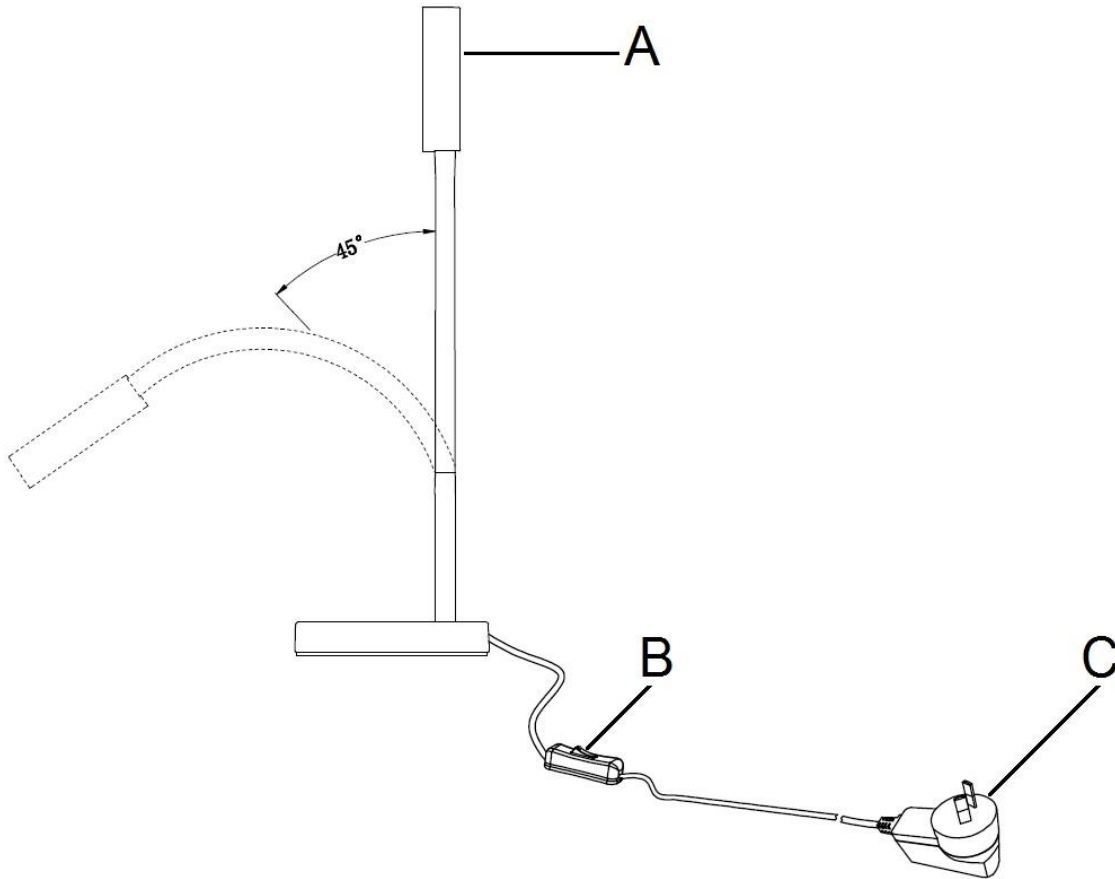

Installation Requirements

- Select a suitable location for the luminaire:
 - Ensure it is on a flat and stable surface.
 - This luminaire is suitable for indoor use only.
 - Do not place flammable material near or over the luminaire.
 - Ensure the luminaire is not installed in direct line of an air vent/system.
 - If installing a luminaire in an area prone to moisture, ensure that the area is well ventilated and an appropriately rated exhaust fan is used if required. Damage or corrosion caused by moisture is not a product fault, and as such is not covered under warranty.
- Take care not to pull any electrical wires during unpacking as this may damage the connection.
- Lay out all the components on a smooth surface and make sure there are no components missing before assembling. If parts are missing, return the complete product to the place of purchase for inspection or replacement.
- Check whether the luminaire has been damaged during transport. Do not operate/install any product which appears damaged in any way. Return the complete product to the place of purchase for inspection, repair or replacement.
- Ensure power to the circuit you are working on has been switched OFF before commencing any electrical work.
- Do not plug into the mains power socket outlet before or during assembly. Only do so after the portable luminaire is fully assembled and ready to use for the first time.

Installation Directions

1. Remove all packaging material from the product.
2. Select a suitable location for the luminaire. See the installation requirements above.
3. Adjust the head of the luminaire (A) to the desired angle. Do not use excessive force and do not adjust more than the 45° angle shown on the next page, as this may damage the adjustable joint and the internal wires.
4. Insert the plug (C) into the mains socket outlet and ensure it is fully plugged in.
5. Turn power on at the mains power socket outlet.
6. Use the cord line switch (B) to turn the luminaire on/off.