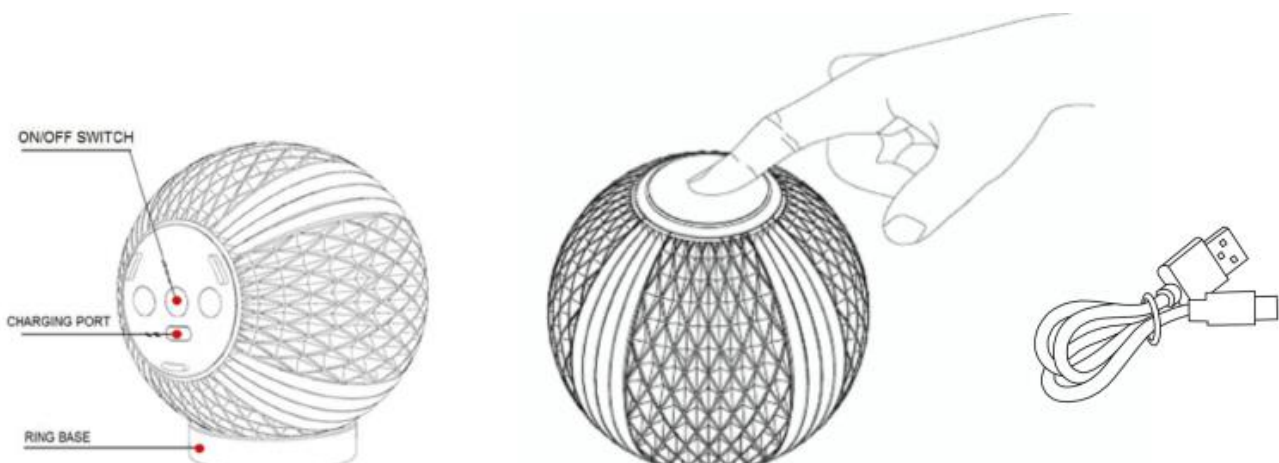

Installation Requirements

- Select a suitable location for this product:
  - This product is not waterproof.
  - This product is suitable for indoor use only.
  - Keep away from wet, dusty, humid, direct sun light or hot areas.
- Lay out all the components on a smooth surface and make sure no components are missing. If parts are missing, return the complete product to the place of purchase for inspection or replacement.
- Check whether the product has been damaged during transport. Do not operate/install any product which appears damaged in any way. Return the complete product to the place of purchase for inspection, repair or replacement.

Operation Directions

Operation

1. Place the product on the ring base provided
2. Use the USB cable provided to charge the product.

NOTE: Light indicator will turn from red to green when battery fully charged and will take 3 hours.

3. Use the ON/OFF switch on the base switch to turn the product on and off.
4. After turning on the light, touch the top to adjust the brightness and 3 step dimming-First touch 100 %, Second touch 60% ,Third touch 20% & Fourth touch off.

NOTE: Battery usage at full brightness will be approximately 3 hours and at dimmed brightness will be approximately 6 hours.