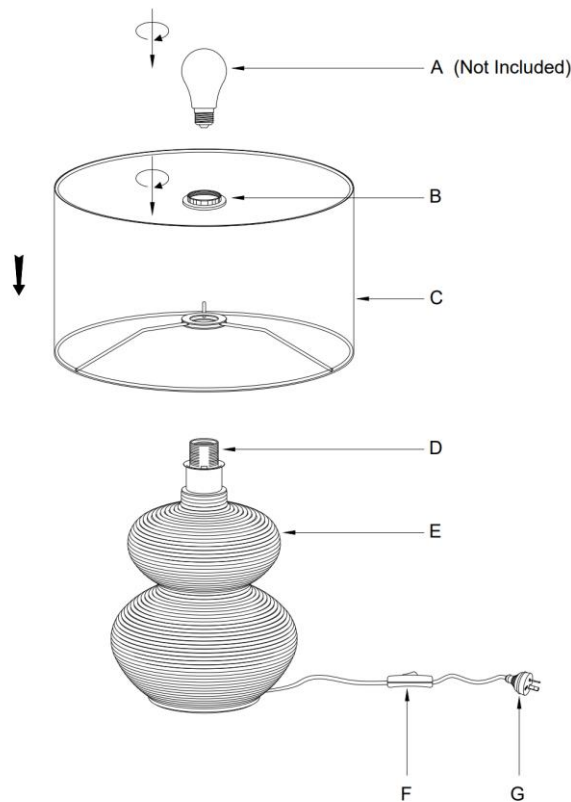

Safety Tips

- Always ensure the power is OFF and the portable luminaire has cooled down before performing any maintenance, cleaning or making any adjustment to the portable luminaire.
- If the external flexible cable or cord of this luminaire is damaged, it shall be exclusively replaced by the manufacturer or his service agent or a similar qualified person in order to avoid a hazard.
- To avoid injury or damage to the luminaire, ensure that power leads and screws are secure before connecting the power.
- Young children should be supervised to ensure that they do not play with the portable luminaire.
- Handle the luminaire and shade with care to avoid any damage or breakage.
- Select a suitable location away from liquids and hazards.
- To clean, wipe with a soft damp cloth. Do NOT soak or immerse the product in water or other liquids.
- Ensure that the luminaire does not come in contact with corrosive chemicals/solvents or abrasive cleaners etc.

Specifications

SKU #	280033	280034
Colour	Natural	White
Rated Voltage	220-240V~ 50Hz	
Rated Wattage	45W Max.	
Lamp Holder	ES / E27	
Weight	1.6kg	
Dimensions	H:530mm Dia:400mm