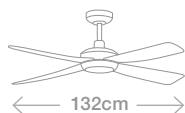

LucciAR

Bali

Bring a slice of your favourite tropical paradise home! The Bali is an upgraded version of our Tahitian fan with a GX53 built-in light, a good airflow of 160 cubic metres per minute and 5 ABS plastic blades that feature an enhanced palm leaf look.

 White

 Oil-rubbed bronze with koa blades

Remote included

SKU 210654 210655	Fan size 52" (132cm)	Current (AC/DC) DC	Airflow (m ³ /min) 160	Suitability Alfresco	Blade material ABS plastic
	Speeds 6	Control Remote control included	Light / Wattage 200mm GX53 / 18W	Globe included No	Motor wattage 40W
	Ceiling pitch 10 degrees	Extension rod 900mm White – 210584 Koa – 210583	Extension rod 1800mm White – N/A Koa – 210426	Wi-Fi compatible No	Warranty 2+1 yr in home 7 year motor replacement