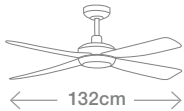

○ White

● Black

Remote sold separately

SKU 212899 212898 212901 212900	Fan size 48" (122cm) 52" (132cm)	Current (AC/DC) AC	Airflow (m ³ /min) 48" – 200 52" – 216.8	Suitability Coastal	Blade material ABS plastic
	Speeds 3	Control Wall control	Light / Wattage 220mm GX53 / 21W	Globe included No	Motor wattage 75W
	Ceiling pitch 18 degrees	Extension rod 900mm White – 210575 Black – 210559	Extension rod 1800mm White – 210422 Black – 210424	Wi-Fi compatible Smart remote kit sold separately	Warranty 2+1 year in-home/ 7 year motor replacement