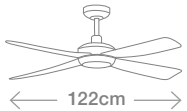

○ White

● Black

Remote sold separately

SKU 212899 212898 212901 212900	Fan size 48" (122cm) 52" (132cm)	Current (AC/DC) AC	Airflow (m ³ /min) 48" – 200 52" – 216.8	Suitability Coastal	Blade material ABS plastic
	Speeds 3	Control Wall control	Light / Wattage 220mm GX53 / 21W	Globe included No	Motor wattage 75W
	Ceiling pitch 18 degrees	Extension rod 900mm White – 210575 Black – 210559	Extension rod 1800mm White – 210422 Black – 210424	Wi-Fi compatible Smart remote kit sold separately	Warranty 2+1 year in-home/ 7 year motor replacement