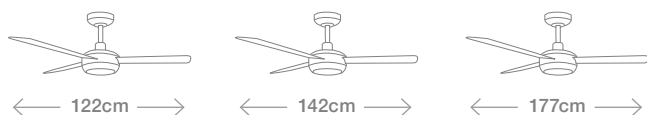

-  White
-  Black
-  Brushed chrome with koa blades

Remote included

SKU 213073 213072 213075 213071 213074 213041 213040 213045 213044 213043 213078 213077	Fan size 48" (122cm) 56" (142cm) 70" (177cm)	Current (AC/DC) DC	Airflow (m³/min) 48" – 117 56" – 200 70" – 228	Suitability Coastal	Blade material ABS plastic
	Speeds 6	Control USB-C remote control included	Light / Wattage 200mm GX53 / 18W on selected models	Globe included Yes - 2100, 3000K/4000K/5000K	Motor wattage 48" & 56" - 35W 70" - 50W
	Ceiling pitch 48" & 56" - 15 degrees 70" - 7 degrees	Extension rod 900mm White – 210575 Black – 210559 BC – 210555	Extension rod 1800mm White – 210422 Black – 210424 BC – 210423	Wi-Fi compatible Yes	Warranty 2+1 year in-home/ 7 year motor replacement