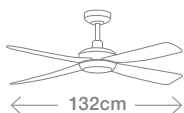

 White

 Black

Remote included

122cm

132cm

SKU

213141
213108
213142
213109
213143
213110
213144
213111

Fan size
48" (122cm)
52" (132cm)

Speeds
6

Ceiling pitch
11 degrees

Current (AC/DC)
DC

Control
USB-C remote
control included

Extension rod 900mm
White - 210575
Black - 210559

Airflow (m³/min)
48" - 156
52" - 158

Light / Wattage
152mm GX53 / 12W
on selected models

Extension rod 1800mm
White - 210422
Black - 210424

Suitability
Coastal

Globe included
Yes - 1350,
3000K/4000K/5000K

Wi-Fi compatible
Yes

Blade material
ABS plastic

Motor wattage
30W

Warranty
2+1 yr in-home/
7 year motor
replacement