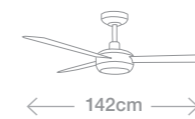

Abyss

Abyss is beautifully styled, with slim blades that seamlessly meet the slimline motor providing superior velocity airflow.

-  White
-  Black
-  Oil-rubbed bronze with koa blades

Remote included

SKU	Fan size 56" (142cm) 70" (178cm)	Current (AC/DC) DC	Airflow (m³/min) 56" - 254 70" - 415	Suitability Coastal	Blade material ABS plastic
213215 213216 213217 213221 213222 213223	Speeds 9	Control Remote control included	Light / Wattage N/A	Ingress protection IP55	Motor wattage 56" - 26W 70" - 50W
	Ceiling pitch 0 degrees	Extension rod 900mm White - 213370 Black - 213371 ORB/Koa - 213372	Extension rod 1800mm N/A	Wi-Fi compatible No	Warranty 2+1 yr in home 7 year motor replacement