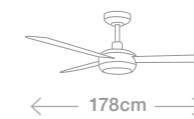

Abyss

Abyss is beautifully styled, with slim blades that seamlessly meet the slimline motor providing superior velocity airflow.

-  White
-  Black
-  Oil-rubbed bronze with koa blades

Remote included

SKU	Fan size 56" (142cm) 70" (178cm)	Current (AC/DC) DC	Airflow (m³/min) 56" - 254 70" - 415	Suitability Coastal	Blade material ABS plastic
213215 213216 213217 213221 213222 213223	Speeds 9	Control Remote control included	Light / Wattage N/A	Ingress protection IP55	Motor wattage 56" - 26W 70" - 50W
	Ceiling pitch 0 degrees	Extension rod 900mm White - 213370 Black - 213371 ORB/Koa - 213372	Extension rod 1800mm N/A	Wi-Fi compatible No	Warranty 2+1 yr in home 7 year motor replacement