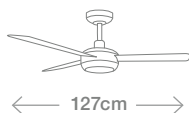

White

Black

Silver

Remote included

SKU	Fan size	Current (AC/DC)	Airflow (m <sup>3</sup> /min)	Suitability	Blade material
213241	50" (127cm)	DC	50" – 208	Coastal	ABS plastic
213242	58" (146cm)		58" – 247		
213240	Speeds	Control	Light / Wattage	Globe included	Motor wattage
213244	7	Remote control included	152mm GX53 / 12W	No	40W
213245	Ceiling pitch	Extension rod 900mm	Extension rod 1800mm	Wi-Fi compatible	Warranty
213243	13 degrees	White – 210575 Black – 210559 Silver – 210560	White – 210422 Black – 210424 Silver – N/A	No	2+1 year in-home/ 7 year motor replacement