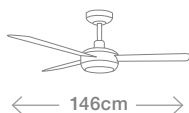

White

Black

Silver

Remote included

SKU	Fan size	Current (AC/DC)	Airflow (m <sup>3</sup> /min)	Suitability	Blade material
213241	50" (127cm)	DC	50" – 208	Coastal	ABS plastic
213242	58" (146cm)		58" – 247		
213240	Speeds	Control	Light / Wattage	Globe included	Motor wattage
213244	7	Remote control included	152mm GX53 / 12W	No	40W
213245	Ceiling pitch	Extension rod 900mm	Extension rod 1800mm	Wi-Fi compatible	Warranty
213243	13 degrees	White – 210575 Black – 210559 Silver – 210560	White – 210422 Black – 210424 Silver – N/A	No	2+1 year in-home/ 7 year motor replacement