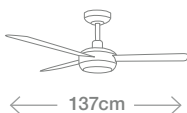

Remote included

SKU 213246 213247 213248 213249	Fan size 54" (137cm)	Current (AC/DC) DC	Airflow (m ³ /min) 246	Suitability Coastal	Blade material ABS plastic
	Speeds 7	Control Remote control included	Light / Wattage N/A	Globe included N/A	Motor wattage 40W
	Ceiling pitch 15 degrees	Extension rod 900mm White – 210575 White/teak – 210575 Black –210559 Black/koa –210559	Extension rod 1800mm White – 210422 White/teak – 210422 Black –210424 Black/koa –210424	Wi-Fi compatible No	Warranty 2+1 year in-home/ 7 year motor replacement