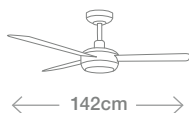

- DIRECT CURRENT
- COASTAL RATED
- 3 STAINLESS STEEL BLADES
- 6 SPEED REMOTE INCLUDED
- IPX5 IP RATING
- WITH LIGHT
- 2+1 YEAR IN-HOME WARRANTY
- WI-FI ADAPTABLE

SKU 213250	Fan size 56" (142cm)	Current (AC/DC) DC	Airflow (m³/min) 220	Suitability Coastal	Blade material 316 stainless steel
	Speeds 6	Control USB-C remote control included	Light / Wattage 152mm GX53 / 12W	Globe included Yes - 1350 lumens, 3000K/4000K/5000K	Motor wattage 30W
	Ceiling pitch 15 degrees	Extension rod 900mm 210579	Ingress Protection IPX5	Wi-Fi compatible Yes	Warranty 2+1 year in-home/ 7 year motor replacement