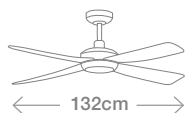

LucciAR

Bali

Bring a slice of your favourite tropical paradise home! The Bali is an upgraded version of our Tahitian fan with a GX53 built-in light, a good airflow of 160 cubic metres per minute and 5 ABS plastic blades that feature an enhanced palm leaf look.

-  White
-  Oil-rubbed bronze with koa blades
-  Natural

Remote included

| | | | | | |
|-----------------------------------|-----------------------------|---|--|-------------------------|---|
| SKU 210654 210655 213268 | Fan size 52" (132cm) | Current (AC/DC) DC | Airflow (m ³ /min) 160 | Suitability Alfresco | Blade material ABS plastic |
| | Speeds 6 | Control Remote control included | Light / Wattage 200mm GX53 / 18W | Globe included No | Motor wattage 40W |
| | Ceiling pitch 10 degrees | Extension rod 900mm White – 210584 Koa – 210583 Natural – 213275 | Extension rod 1800mm White – N/A Koa – 210426 Natural – N/A | Wi-Fi compatible No | Warranty 2+1 yr in-home/ 7 year motor replacement |