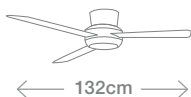

 White

 Black

 Brushed chrome with teak blades

Remote included

SKU 216102 216101 216100	Fan size 52" (132cm)	Current (AC/DC) DC	Airflow (m <sup>3</sup> /min) 162	Suitability Coastal	Blade material ABS plastic
	Speeds 6	Control Remote control included	Light / Wattage N/A	Globe included N/A	Motor wattage 35W
	Ceiling mounted Yes	Extension rod 900mm N/A	Extension rod 1800mm N/A	Wi-Fi compatible No	Warranty 2+1 year in-home/ 7 year motor replacement