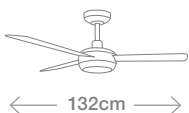

-  White
-  Antique brass / Walnut
-  Nickle / Teak

Remote included

SKU 216105 216104 216103	Fan size 52" (132cm)	Current (AC/DC) DC	Airflow (m ³ /min) 162	Suitability Alfresco	Blade material ABS plastic
	Speeds 6	Control Remote control included	Light / Wattage 128mm GX53 / 12W	Globe included Yes - 1100 lumens, 3000K warm white, 3 step dimmable	Motor wattage 35W
	Ceiling pitch 10 degrees	Extension rod 900mm White - 210575 Brass/ Walnut - 216118 Nickle / Teak - 212908	Extension rod 1800mm White - 210422	Wi-Fi compatible No	Warranty 2+1 year in-home/ 7 year motor replacement