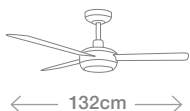

SKU	Fan size	Current (AC/DC)	Airflow (m <sup>3</sup> /min)	Suitability	Blade material
216122	22" (56cm)	DC	94	Indoor	Plywood
216116	Speeds 6	Control Remote control included	Light / Wattage Integrated 30W LED E27 / 3 x 15W	Globe included 1700 lumens, 3000K/4000K/5000K	Motor wattage 30W
216117					
216124					
216123					
213011	Ceiling pitch 18 degrees 13 degrees	Extension rod 900mm White – 210575 Brass / Walnut – 216118 Nickle / Teak – 212908 Black / Rattan – 210559 Brass / Rattan – 216118 Brass / Crystal – 216118 Chrome / Crystal – 210279	Extension rod 1800mm White – 210422 Black / Rattan – 210424	Wi-Fi compatible No	Warranty 2+1 year in-home/ 7 year motor replacement
213012					