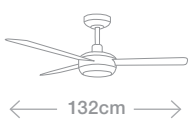

-  White
-  Antique brass / Walnut
-  Nickle / Teak
-  Black / Rattan
-  Brass / Rattan

Remote included

- 
- 
- 
- 
- 
- 

SKU 216116 216124 216123 216117 216122	Fan size 22" (56cm)	Current (AC/DC) DC	Airflow (m <sup>3</sup> /min) 94	Suitability Indoor	Blade material Plywood
	Speeds 6	Control Remote control included	Light / Wattage Integrated 36W LED E27 / 3 x 15W	Globe included 1700 lumens, 3000K/4000K/5000K	Motor wattage 30W
	Ceiling pitch 18 degrees 13 degrees	Extension rod 900mm White – 210575 Brass / Walnut – 216118 Nickle / Teak – 212908 Black / Rattan – 210559 Brass / Rattan – 216118	Extension rod 1800mm White – 210422 Black / Rattan – 210424	Wi-Fi compatible No	Warranty 2 + 1 year in home 7 year motor replacement