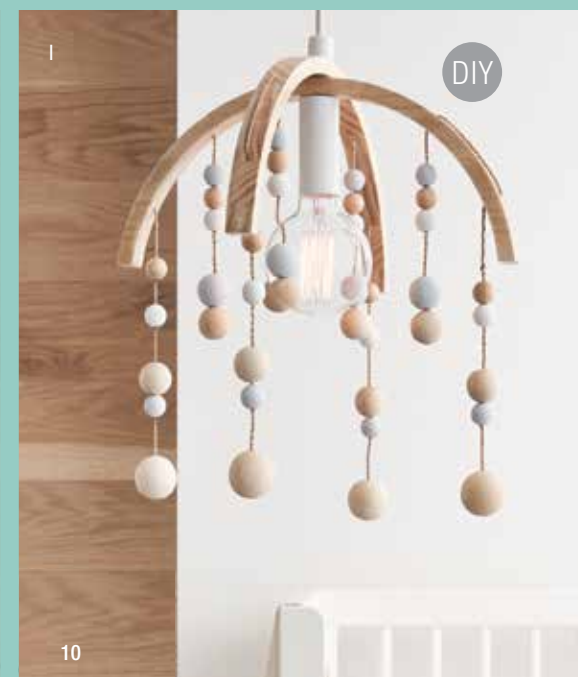

NEW CHILDREN'S LIGHTING RANGE

Beacon Lighting is passionate about supporting Australian designers and we are proud to be working with furniture and lighting designer, Dean Toepfer, to develop a range of lighting that celebrates his inspiring vision for original concepts.

Dean's signature style is to use modern day manufacturing techniques such as laser cutting to produce contemporary pieces with a minimal aesthetic.

dean
& toepfer
Beacon
LIGHTING