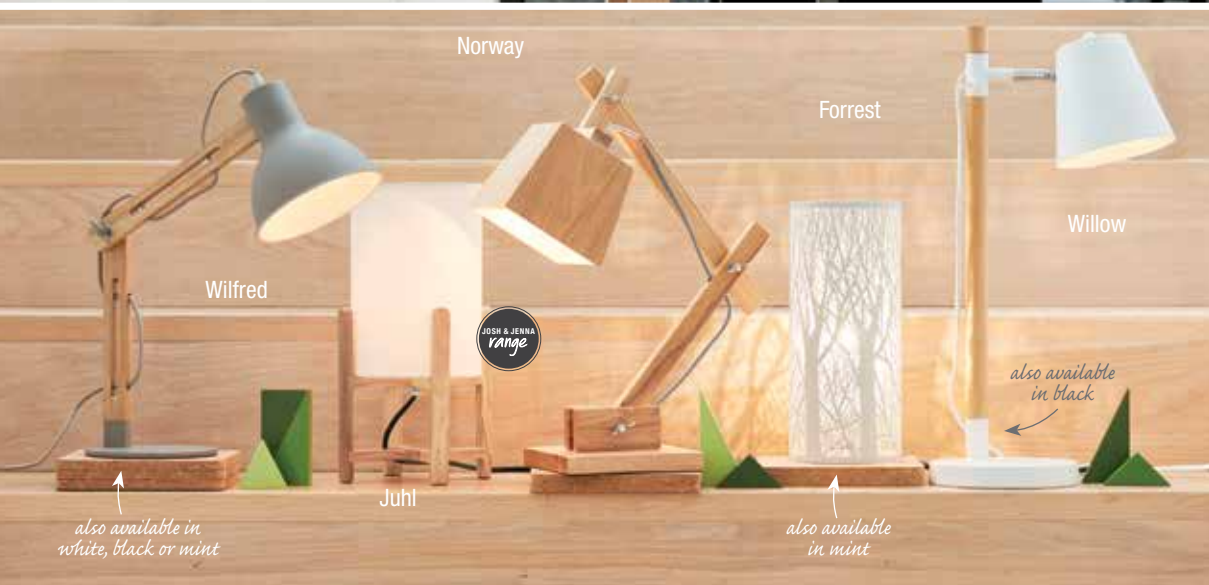

Norway

Forrest

Willow

Wilfred

Juhl

also available in white, black or mint

also available in mint

also available in black