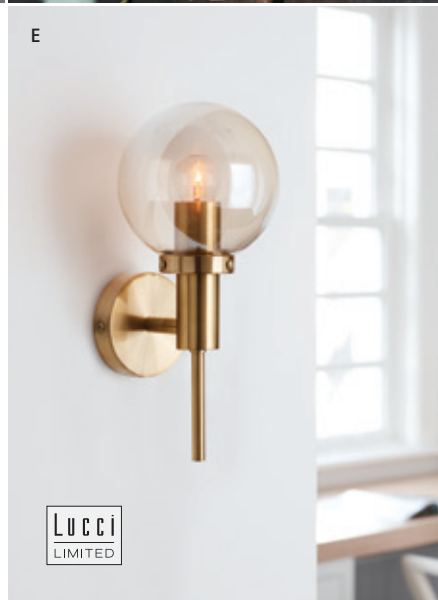

**Beacon**  
LIGHTING

\$169

## Refined

Sculptural shapes in high end finishes are defined with distinctive detail for a timeless look.

LUCCI LIMITED

\$149

- A. **Marcel** 1 light pendants in black with smoke glass shade. Small **\$129** Medium **\$169** Large **\$229** Also available with clear glass shade and in brushed brass.
- B. **Airfusion Sensation** 137cm 4 blade fan in black. Suitable for coastal areas. **\$269** Also available in white or silver.
- C. **Norwest** 1 light wall bracket in solid brass with aged nickel finish. **\$169** Also available in copper finish or solid brass.
- D. **LEDlux Bridge** 10.5 watt, warm white small LED wall bracket in ash wood. **\$199** Also available in walnut and large.
- E. **Santiso** 1 light wall bracket in brushed brass with amber glass shade. **\$249** Also available in 1, 3 and 6 light pendant.
- F. **Cheswick** 1 light adjustable table lamp in black with marble base and brushed brass detail. **\$169** Also available in copper.