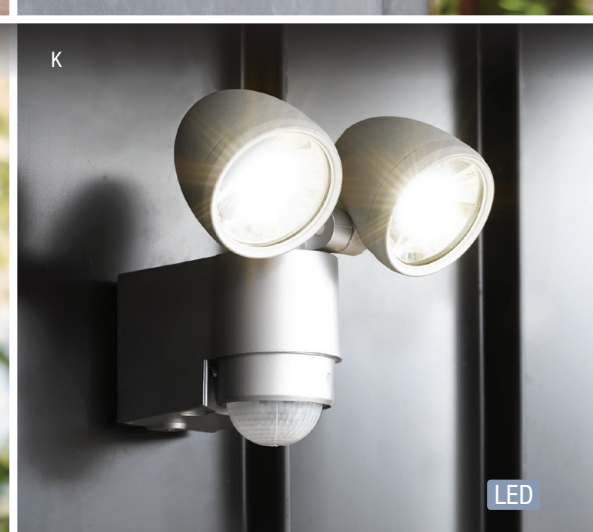

MINIMUM **2 YEAR WARRANTY** ON ALL LUCCI FANS

Beacon LIGHTING