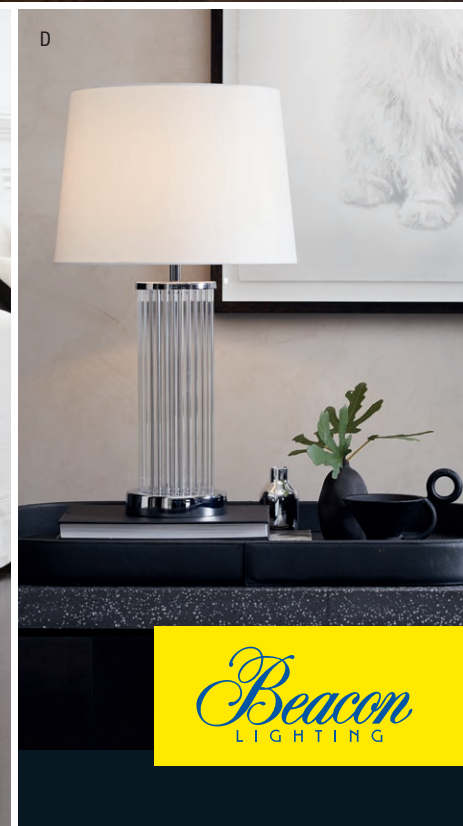

PAGE 7 >

- **A. Corbelle** 4 light table lamps in polished chrome with clear glass rods.
  H 670mm Dia 400mm
  Also available in antique black, matching floor lamp, 1 light wall bracket and various pendant sizes.
- **B. Arington** 1 light table lamps in stainless steel with fabric shade.
  Square H 505mm L 400mm W 160mm
  Tall H 630mm L 425mm W 150mm
  Also available in antique black.
- **C. LEDlux Walton** 7 watt dimmable, adjustable LED lamps in black.
  Floor lamp H 1380mm Max. L 355mm W 160mm
  Table lamp H 445mm Max. L 315mm W 110mm
- **D. Sullivan** 1 light round table lamp in polished chrome with clear glass rods.
  H 620mm Dia 355mm
  Also available in cylinder, rectangle and in antique black.

Globes sold separately unless specified.

Beacon
LIGHTING