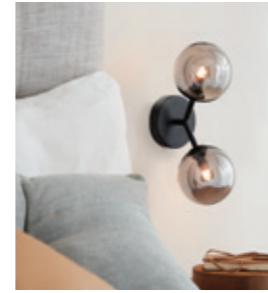

TABLE LAMPS Below from left to right
Yorke 1 light adjustable table lamp
in black with brushed brass detail.
H 580mm Max. Dia 280mm
Also available in matching floor lamp.

Lowie 1 light table lamp with black
marble base and black shade.
H 260mm Dia 210mm
Also available in white or green marble
base with black shade or white base
with white shade.

Cheswick 1 light adjustable table
lamp in black with marble base and
brushed brass detail.
H 660mm D 435mm W 415mm Max.
Also available in copper.

Milas 1 light table lamp
in matte black.
H 490mm Dia 230mm
Also available in white and in
brushed brass with black base.

Orion (above) 2 light wall bracket in
matte black with smoke glass shades.
Globes included.
H 330mm W 120mm E 167mm
Also available in various pendant options and
in brushed brass with amber glass shades.