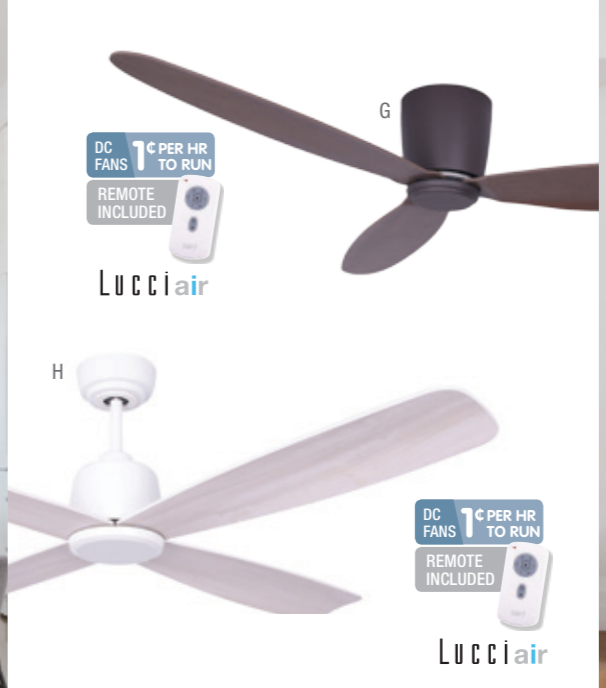

- **A. Moonah LED** 122cm 4 blade fan with integrated 18 watt LED light in white. Suitable for coastal applications. Also available in 132cm, without light and in black.
- **B. Moonah** 122cm 4 blade fan in black. Suitable for coastal applications. Also available in 132cm, with light and in white.
- **C. Nordic** 142cm 3 blade direct current (DC) fan in white. Remote control included. Also available in black (inset), blue, mint or grey.
- **D. Futura** 132cm 4 blade fan in white. Also available in 122cm and in black or silver.
- **E. Futura Eco** 122cm 4 blade fan light in silver with silver or wenge reversible blades. Also available in 132cm and in white or black.
- **F. Fanaway Evo2 Endure** 121cm retractable 4 blade fan with light in white. Also available in brushed chrome or chrome.
- **G. Airfusion Radar** 132cm 3 blade direct current (DC), close to ceiling fan in oil rub bronze with dark koa blades. Remote control included. Light adaptable. Also available in matte black, white with white wash oak blades or brushed chrome with teak blades.
- **H. Fraser** 132cm 4 blade direct current (DC) fan in white with white wash plywood blades. Remote control included. Light adaptable. Also available in brushed chrome with plywood blades and close to ceiling option.
- **I. Airfusion Quest II** 122cm 4 blade fan with light in white with reversible white or white wash oak blades. Also available in 132cm and with remote included option.
- **J. Wave LED** 132cm 3 blade fan with integrated 17 watt LED light in dark koa. Also available in white.
- **K. Airfusion Carolina** 142cm 3 blade fan in oil rub bronze with koa blades. Also available in antique black with matte black blades or chalk white.
- **L. Aero LED** 132cm 4 blade fan with integrated 24 watt LED light in black. Also available in brushed aluminium, white and without light.
- **M. Airfusion Type A** 154cm 3 blade direct current (DC) fan in dark koa. Remote control included. Light adaptable. Also available in white or brushed chrome with teak blades and in black.
- **N. Artemis** 147cm 3 blade fan with light in dark koa. Globe included. Also available in chrome with transparent blades, white, matte black or maple.