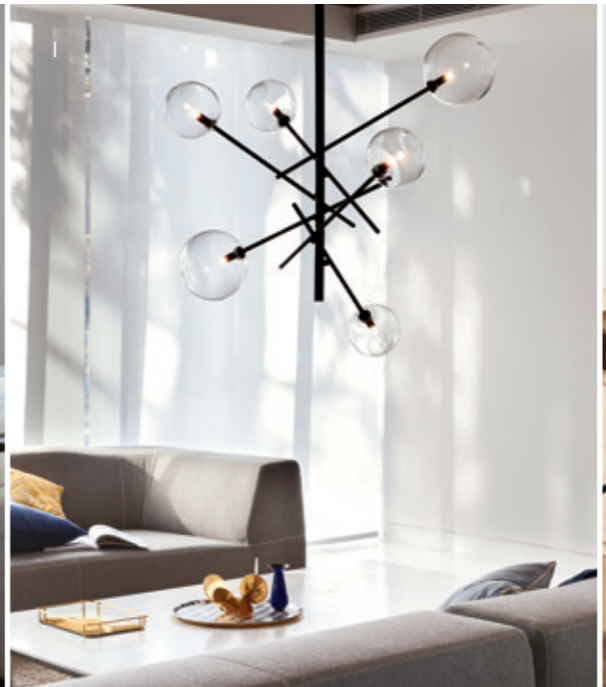

Beacon LIGHTING