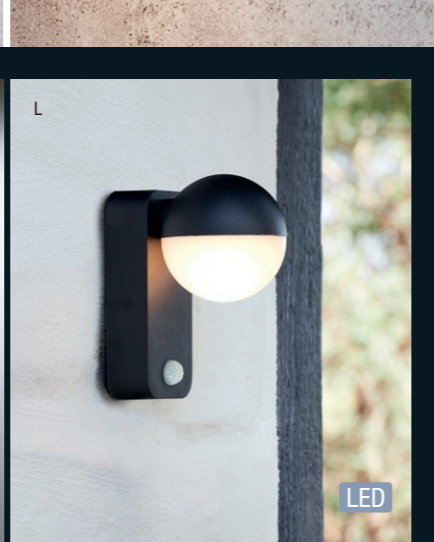

amazon echo

Always ready, connected and fast. Just ask.

Amazon Echo provides the magic of hands-free voice control to help you live brighter. Ask Alexa to turn your lights on or off, dim the brightness – even change the mood from energised to intimate.

DIY Quick Connect System

3 EASY DIY STEPS

1

PLAN THE POSITION OF YOUR LIGHTING

Placement is important. Garden lighting should highlight features by illuminating key areas, trees and pathways.

2

SELECT YOUR PRODUCT

Choose from our wide range of Quick Connect spike spots, bollards, ribbon lights, wall, step and deck lights. View the full range online.

3

INSTALLATION

Complete your customised lighting design with our easy-to-install wiring kits and accessories. No power supply in your garden? Beacon's DIY Solar Cell is the perfect solution.