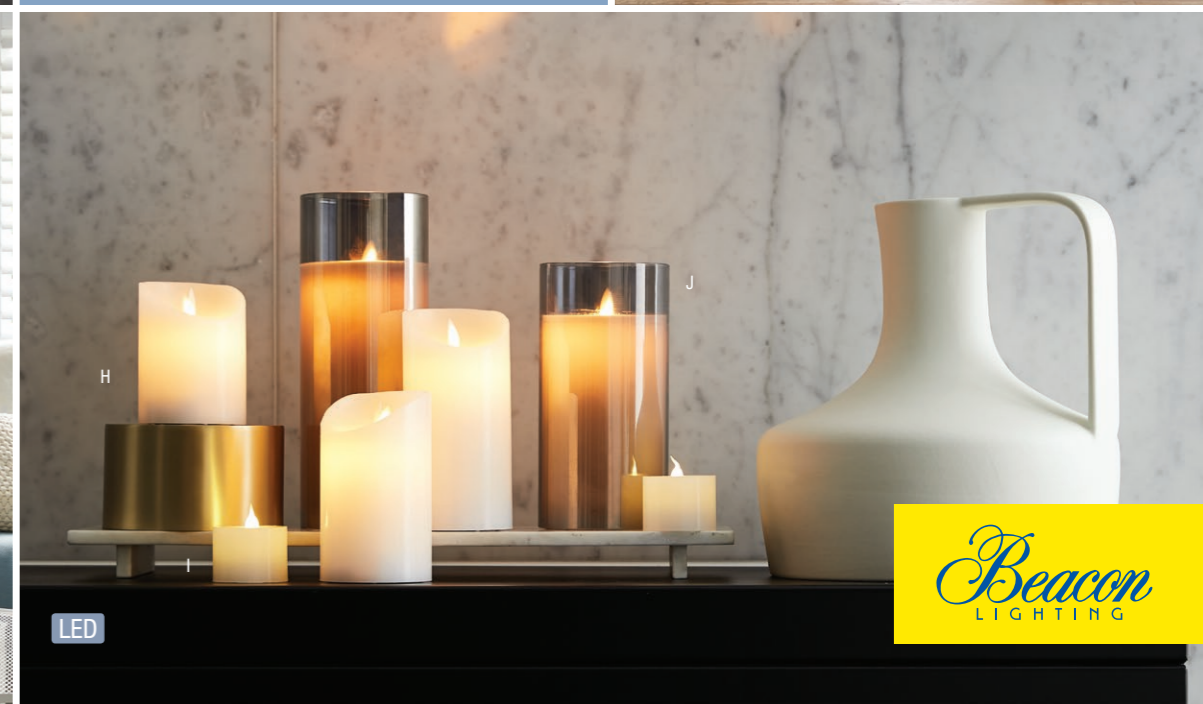

From sculptural floor lamps and classic table lamps to innovative dimmable and colour changing LEDs, we have Australia's largest lamp range to instantly refresh your summer style.