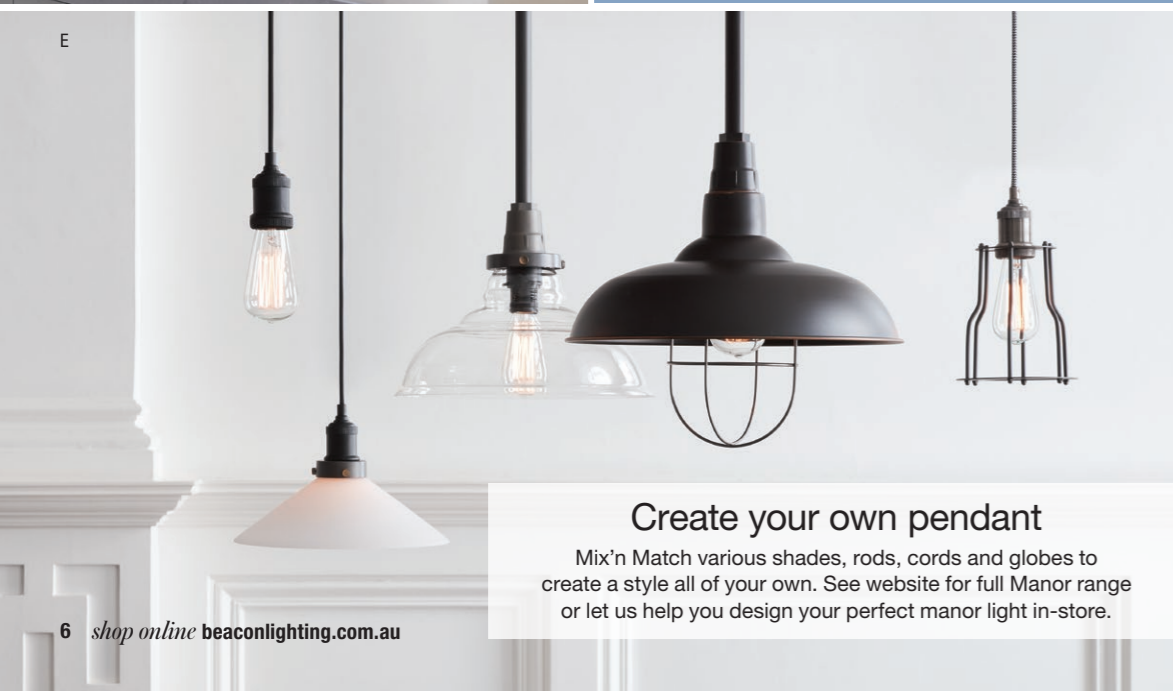

Grand in scale, yet simple in form, cylindrical spheres of glass balanced with black detailing cast beautiful reflections and bring elegance and drama to traditional style.

Create your own pendant

Mix'n Match various shades, rods, cords and globes to create a style all of your own. See website for full Manor range or let us help you design your perfect manor light in-store.

< PAGE 6

A. Orion 15 light pendant in matte black with smoke glass shades. Globes included. H 275mm Dia 1246mm Susp 1800mm
Also available in 2 light, 3 light, 5 light, 5 light long, 14 light, in matching 2 light wall bracket and in brushed brass with amber glass shades.

B. Chrysler Range (from left to right)
Adjustable rod set in antique brass. H 105mm Dia 120mm Susp 1500mm
Small tier shade in clear glass. H 255mm Dia 270mm
Adjustable rod set in black. H 105mm Dia 120mm Susp 1500mm
Large skyscraper shade in white glass. H 390mm Dia 350mm
Adjustable rod set in black. H 105mm Dia 120mm Susp 1500mm
Large schoolhouse shade in clear glass. H 250mm Dia 400mm
Adjustable rod set in antique nickel. H 105mm Dia 120mm Susp 1500mm
Small round shade in white glass. H 205mm Dia 200mm
Adjustable rod set in antique brass. H 105mm Dia 120mm Susp 1500mm
Large round shade in clear glass. H 310mm Dia 300mm
All shades available in small or large in clear or white glass. Also available in chain suspension and 1 light batten fix.

C. Alfred 1 light pendants in oil rub bronze. H 320mm Dia 305mm Susp 1200mm
Also available in chrome or matte black.

D. Liberty 8 light round pendant in graphite with ribbed glass shades. H 730mm Dia 710mm Susp 1800mm
Also available in 4 light round, 4 light, 8 light and 10 light rectangle pendant and in matching wall bracket.

E. Manor Range (from left to right)
Suspension cord in black. Dia 50mm Susp 1800mm
Suspension cord in black. Dia 50mm Susp 1800mm
Coolie glass shade in opal. H 110mm Dia 300mm
Adjustable rod in aged steel. H 1425mm Dia 110mm
Large barn shade in clear glass. H 180mm Dia 350mm
Adjustable rod in oil rub bronze. H 1425mm Dia 110mm
Large barn shade in oil rub bronze. H 170mm Dia 380mm
Decorative cage in aged steel. H 245mm Dia 160mm
Suspension cord in antique nickel. Dia 50mm Susp 1800
6 rod decorative cage in aged steel. H 180mm Dia 150mm

F. Aksel 4 light pendant in black with clear glass shades. H 1110mm L 1000mm W 1000mm Max. Susp 1800mm
Also available in 1 light various sizes, 6 light, 12 light, 6 light CTC option, 4 light floor lamp, 1 light wall bracket and in solid brass. Globes sold separately unless specified.