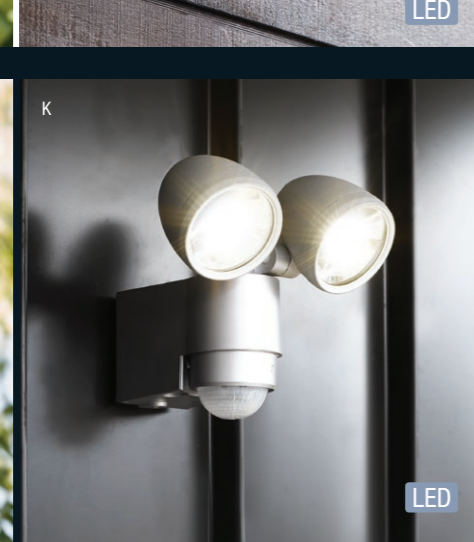

DIY Quick Connect System

3 EASY DIY STEPS

1

PLAN THE POSITION OF YOUR LIGHTING

Placement is important. Garden lighting should highlight features by illuminating key areas, trees and pathways.

2

SELECT YOUR PRODUCT

Choose from our wide range of Quick Connect spike spots, bollards, ribbon lights, wall, step and deck lights. View the full range online.

3

INSTALLATION

Complete your customised lighting design with our easy-to-install wiring kits and accessories. No power supply in your garden? Beacon's DIY Solar Cell is the perfect solution.