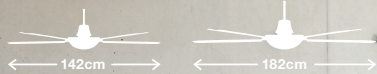

CAROLINA

182cm fan in white.

ALFRESCO OR INDOOR

Lucciair

PEREGRINE

143cm DC fan in white and dimmable LED light. Globe sold separately.

REMOTE INCLUDED

DC = DIRECT CURRENT FAN

COASTAL

Lucciair

SHOALHAVEN

142cm fan in white with whitewash blades. Also available with light.

INDOOR ONLY

Lucciair

Lucciair

STRIANO

132cm DC fan in white with whitewash blades and dimmable LED light.

REMOTE INCLUDED

DC = DIRECT CURRENT FAN

INDOOR ONLY

Remote sold separately unless stated.