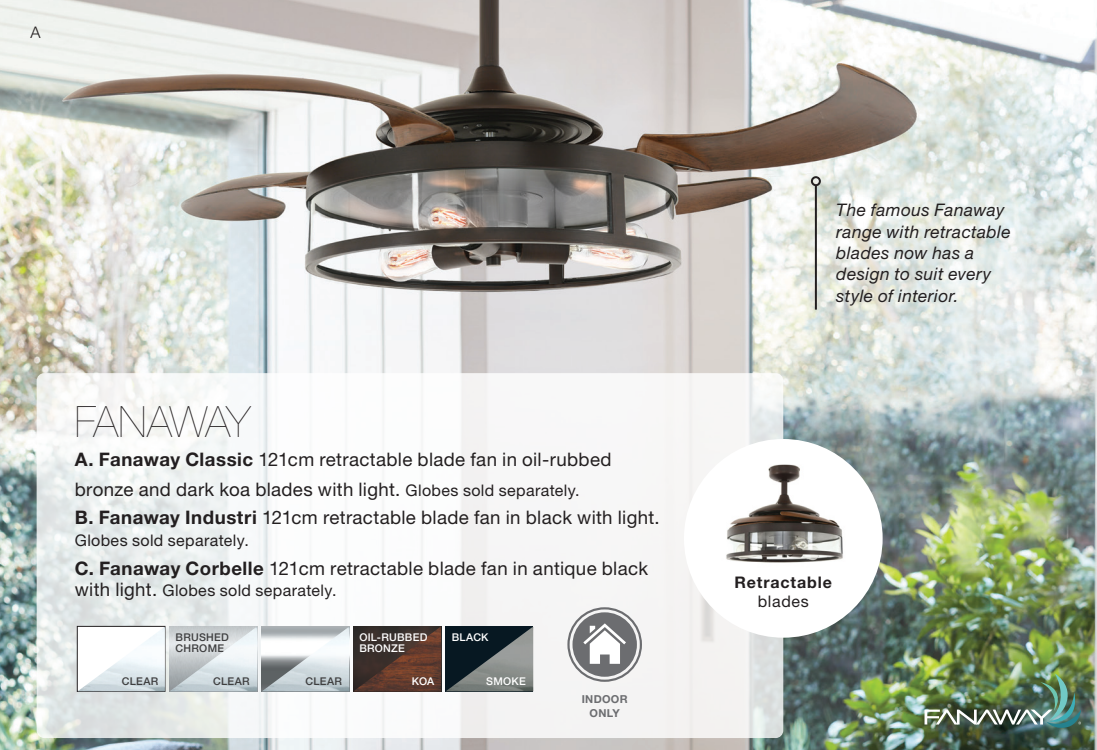

## BANKSIA

122cm DC fan in white with integrated LED light.  
 Also available without light.

REMOTE INCLUDED

1c PER HR TO RUN

COASTAL

Lucci air

Remote sold separately unless stated.

The famous Fanaway range with retractable blades now has a design to suit every style of interior.

## FANAWAY

**A. Fanaway Classic** 121cm retractable blade fan in oil-rubbed bronze and dark koa blades with light. Globes sold separately.

**B. Fanaway Industri** 121cm retractable blade fan in black with light. Globes sold separately.