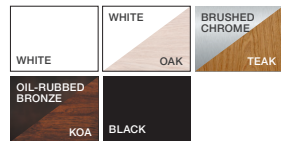

LIGHT ADAPTABLE

REMOTE INCLUDED

1c PER HR TO RUN

INDOOR ONLY

Lucci air