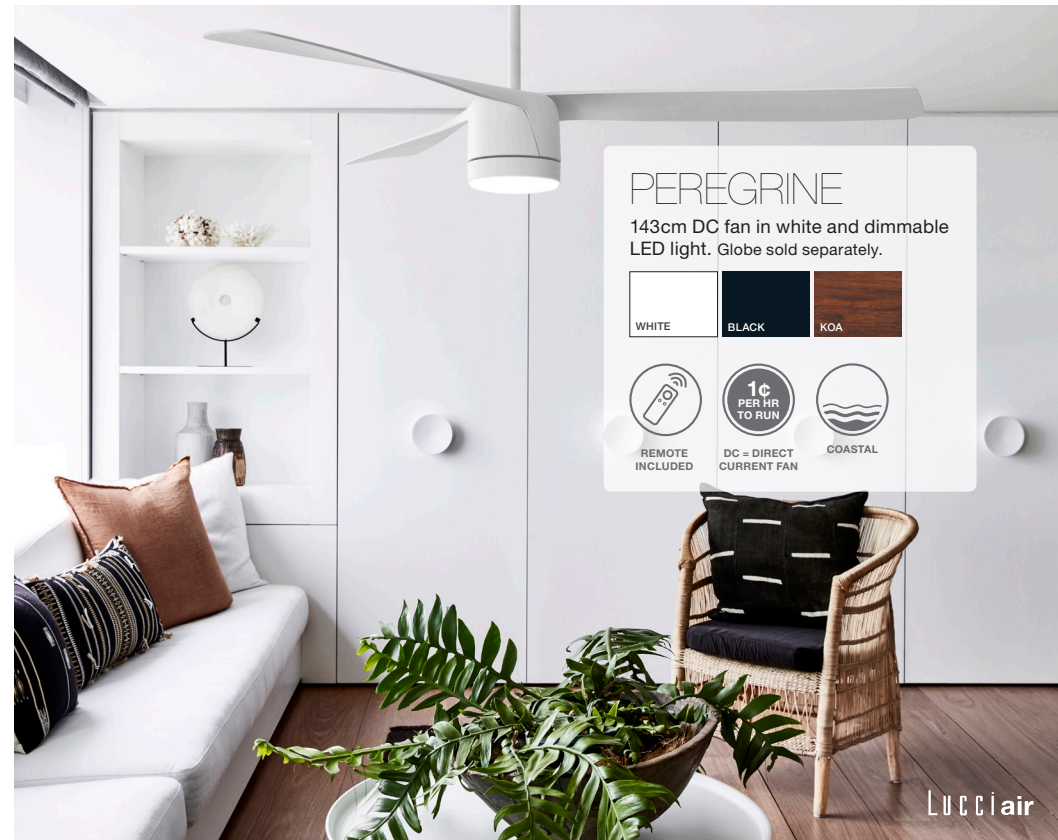

# PEREGRINE

143cm DC fan in white and dimmable LED light. Globe sold separately.

REMOTE INCLUDED

DC = DIRECT CURRENT FAN

COASTAL

Lucciair