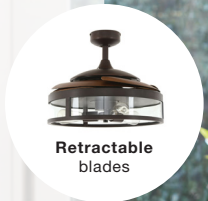

Retractable blades