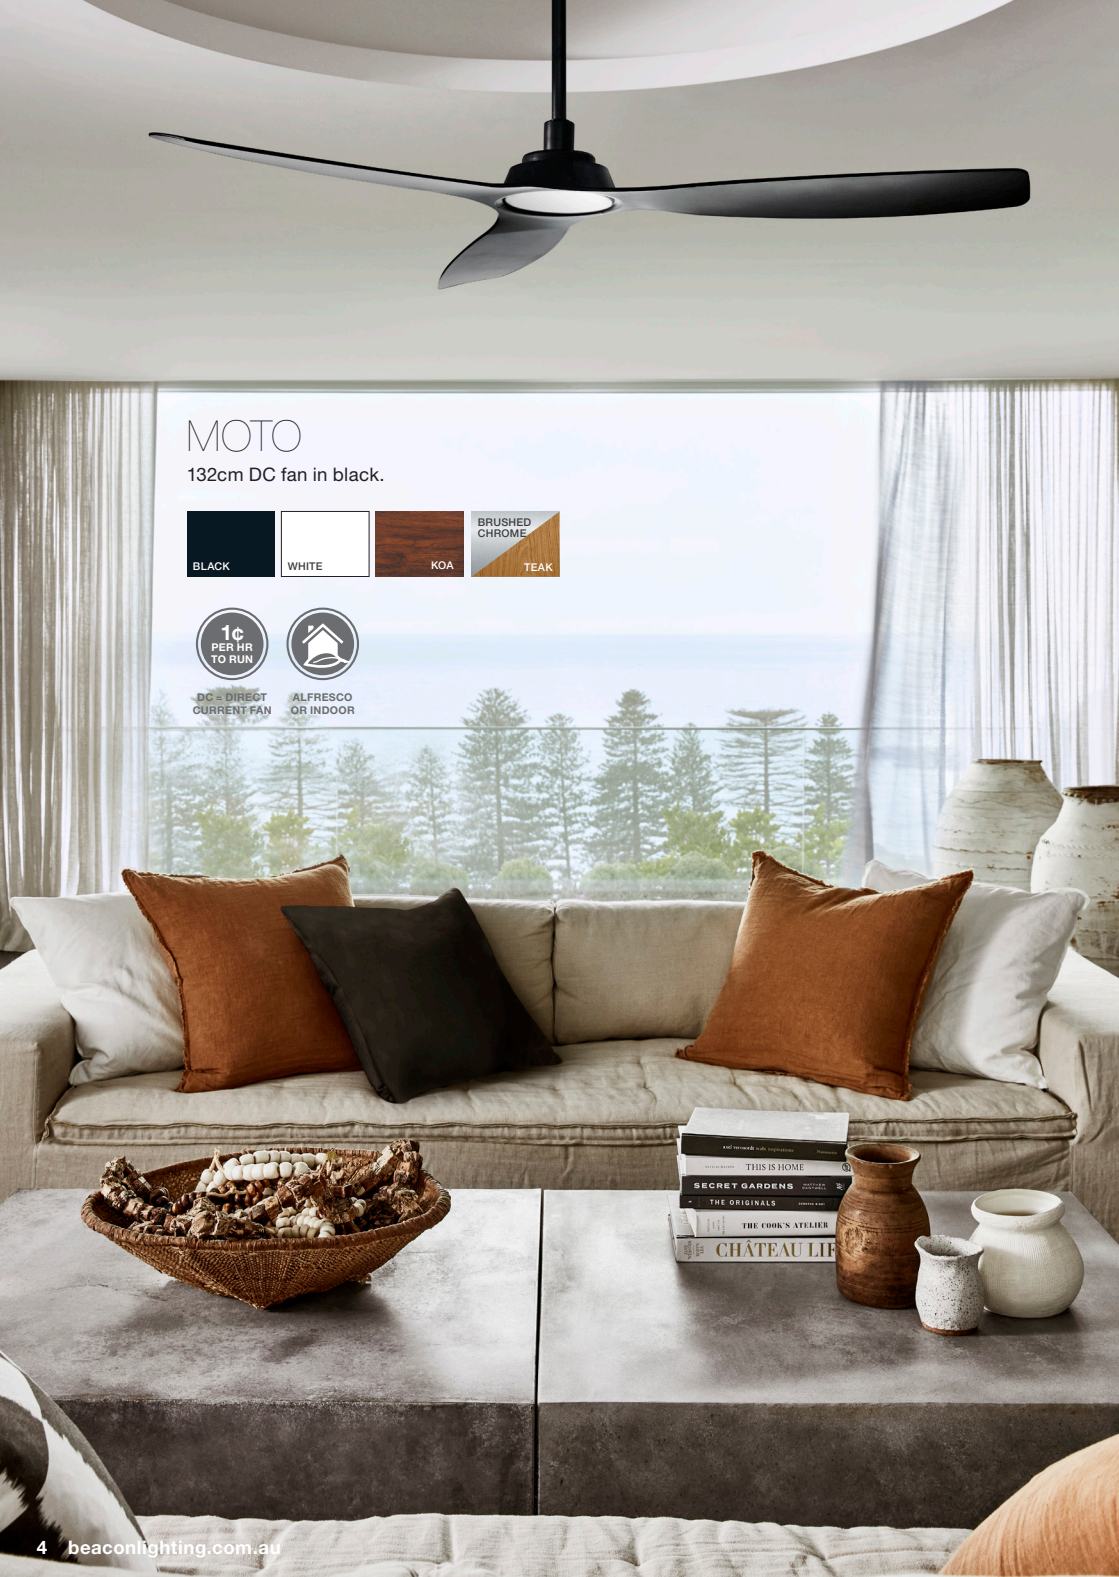

MOTO

132cm DC fan in black.

DC = DIRECT CURRENT FAN

ALFRESCO OR INDOOR