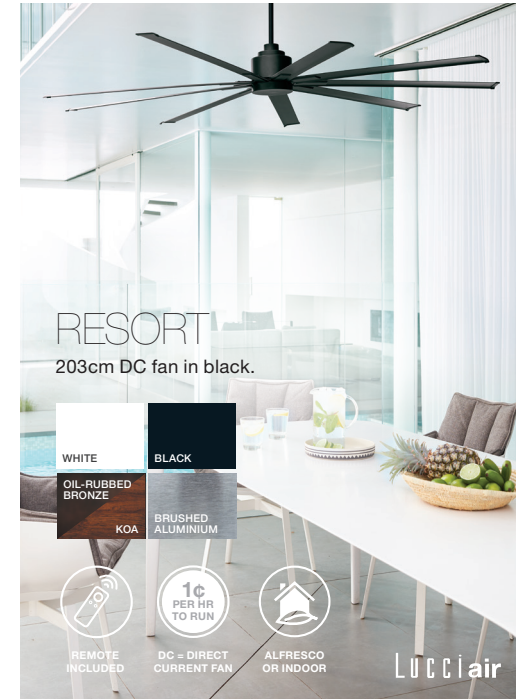

RESORT

203cm DC fan in black.

Lucci air