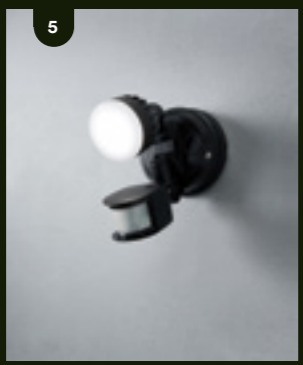

NEW

**SMART OUTDOOR LIGHTS**  
Create your own colour-changing smart garden and enjoy total control with just your phone or voice.

NEW

Exclusively available at Beacon Lighting, the Made By Mayfair collection is characterised by extraordinary visual depth, richly nuanced materials, meticulous craftsmanship.

# GUARD *link*

Guard Link is an interconnected security sensor light system. When one sensor is triggered, all connected lights activate, working in unison to keep your home and family secure.

1. **Lucci Connect Gecko Glow**
  - a. LED 6.5W colour-changing smart path light in black.
  - b. LED 6.5W colour-changing smart spike spot in black.
  - c. LED 12W colour-changing smart bollard in black.
2. **Guard Link 2 light LED floodlight with motion sensor and wireless interconnectivity in white.**
3. **Guard Link 2 light LED floodlight with motion sensor and wireless interconnectivity in black.**
4. **Guard Link LED floodlight with motion sensor and wireless interconnectivity in white.**
5. **Guard Link LED floodlight with motion sensor and wireless interconnectivity in black.**