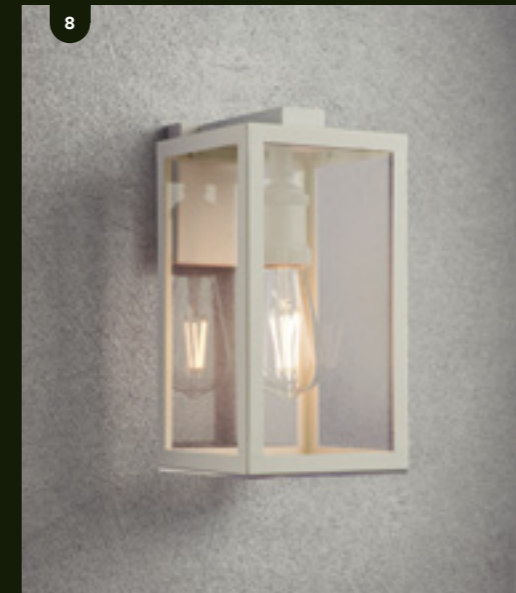

GUARD *link*

Guard Link is an interconnected security sensor light system. When one sensor is triggered, all connected lights activate, working in unison to keep your home and family secure.

1. **Lucci Connect Gecko Glow**
  - a. LED 6.5W colour-changing smart path light in black.
  - b. LED 6.5W colour-changing smart spike spot in black.
  - c. LED 12W colour-changing smart bollard in black.
2. **Guard Link 2 light LED floodlight with motion sensor and wireless interconnectivity in white.**
3. **Guard Link 2 light LED floodlight with motion sensor and wireless interconnectivity in black.**
4. **Guard Link LED floodlight with motion sensor and wireless interconnectivity in white.**
5. **Guard Link LED floodlight with motion sensor and wireless interconnectivity in black.**

6. **Made by Mayfair Seaside**
  - a. 2 light 12V adjustable path spotlight in solid brass.
  - b. 12V LED bay path bollard in solid brass.
  - c. 12V spike spotlight in solid brass.
  - d. 12V step light in solid brass.

7. **Norwest** medium wall bracket in solid brass. ●●
8. **Southampton** small wall bracket in white. ○
3. Also available in ●
9. **Pebble** wall bracket in antique brass with frosted glass diffuser. ●○