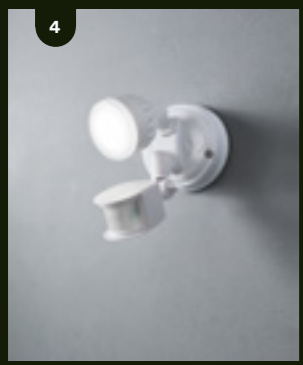

NEW

**SMART OUTDOOR LIGHTS**  
Create your own colour-changing smart garden and enjoy total control with just your phone or voice.

NEW

Exclusively available at Beacon Lighting, the Made By Mayfair collection is characterised by extraordinary visual depth, richly nuanced materials, meticulous craftsmanship.

# GUARD *link*

Guard Link is an interconnected security sensor light system. When one sensor is triggered, all connected lights activate, working in unison to keep your home and family secure.

1. **Lucci Connect Gecko Glow**
  - a. LED 6.5W colour-changing smart path light in black.
  - b. LED 6.5W colour-changing smart spike spot in black.
  - c. LED 12W colour-changing smart bollard in black.
2. **Guard Link 2 light LED floodlight with motion sensor and wireless interconnectivity in white.**
3. **Guard Link 2 light LED floodlight with motion sensor and wireless interconnectivity in black.**
4. **Guard Link LED floodlight with motion sensor and wireless interconnectivity in white.**
5. **Guard Link LED floodlight with motion sensor and wireless interconnectivity in black.**