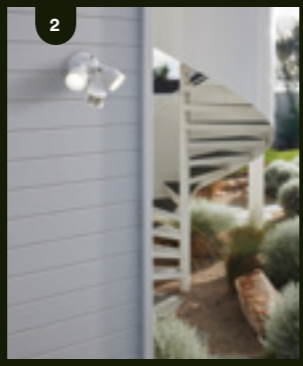

GUARD *link*

Guard Link is an interconnected security sensor light system. When one sensor is triggered, all connected lights activate, working in unison to keep your home and family secure.

1. **Lucci Connect Gecko Glow**
  - a. LED 6.5W colour-changing smart path light in black.
  - b. LED 6.5W colour-changing smart spike spot in black.
  - c. LED 12W colour-changing smart bollard in black.
2. **Guard Link 2 light LED floodlight with motion sensor and wireless interconnectivity in white.**
3. **Guard Link 2 light LED floodlight with motion sensor and wireless interconnectivity in black.**
4. **Guard Link LED floodlight with motion sensor and wireless interconnectivity in white.**
5. **Guard Link LED floodlight with motion sensor and wireless interconnectivity in black.**

6. **Made by Mayfair Seaside**
  - a. 2 light 12V adjustable path spotlight in solid brass.
  - b. 12V LED bay path bollard in solid brass.
  - c. 12V spike spotlight in solid brass.
  - d. 12V step light in solid brass.

7. **Norwest** medium wall bracket in solid brass. ●●
8. **Southampton** small wall bracket in white. ○
3. Also available in ●
9. **Pebble** wall bracket in antique brass with frosted glass diffuser. ●○