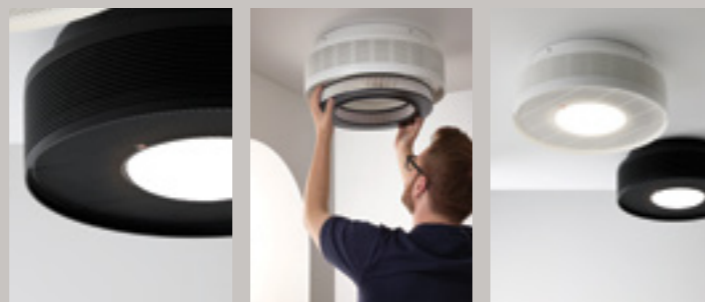

# cooling COMFORT

Fans circulate air for a cooling effect, helping you to relax in comfort.

NEW

## SANSO EVONE

Recent winner of the Good Design Award, Best In Class, Sanso 3-in-1 ceiling-mounted air purifier, ioniser and multi-functional light. It helps improve air quality, reducing the risk of asthma and allergies, while also supporting a healthy circadian rhythm.