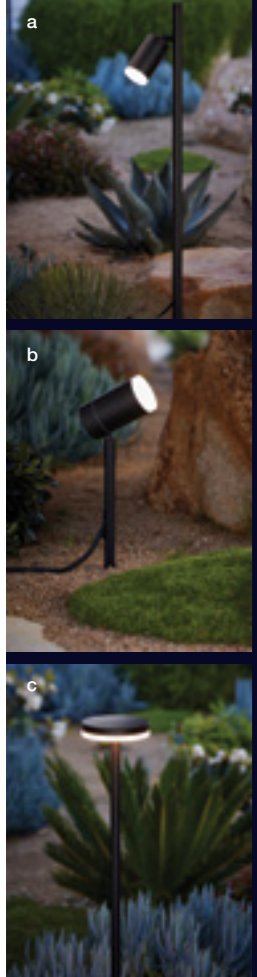

NEW

SMART OUTDOOR LIGHTS
Create your own colour-changing smart garden and enjoy total control with just your phone or voice.

NEW

Exclusively available at Beacon Lighting, the Made By Mayfair collection is characterised by extraordinary visual depth, richly nuanced materials, meticulous craftsmanship.

GUARD *link*

Guard Link is an interconnected security sensor light system. When one sensor is triggered, all connected lights activate, working in unison to keep your home and family secure.

1. **Lucci Connect Gecko Glow**
  - a. LED 6.5W colour-changing smart path light in black.
  - b. LED 6.5W colour-changing smart spike spot in black.
  - c. LED 12W colour-changing smart bollard in black.
2. **Guard Link 2 light LED floodlight with motion sensor and wireless interconnectivity in white.**
3. **Guard Link 2 light LED floodlight with motion sensor and wireless interconnectivity in black.**
4. **Guard Link LED floodlight with motion sensor and wireless interconnectivity in white.**
5. **Guard Link LED floodlight with motion sensor and wireless interconnectivity in black.**

6. **Made by Mayfair Seaside**
  - a. 2 light 12V adjustable path spotlight in solid brass.
  - b. 12V LED bay path bollard in solid brass.
  - c. 12V spike spotlight in solid brass.
  - d. 12V step light in solid brass.

7. **Norwest** medium wall bracket in solid brass. ●●
8. **Southampton** small wall bracket in white. ○
3. Also available in ●
9. **Pebble** wall bracket in antique brass with frosted glass diffuser. ●○