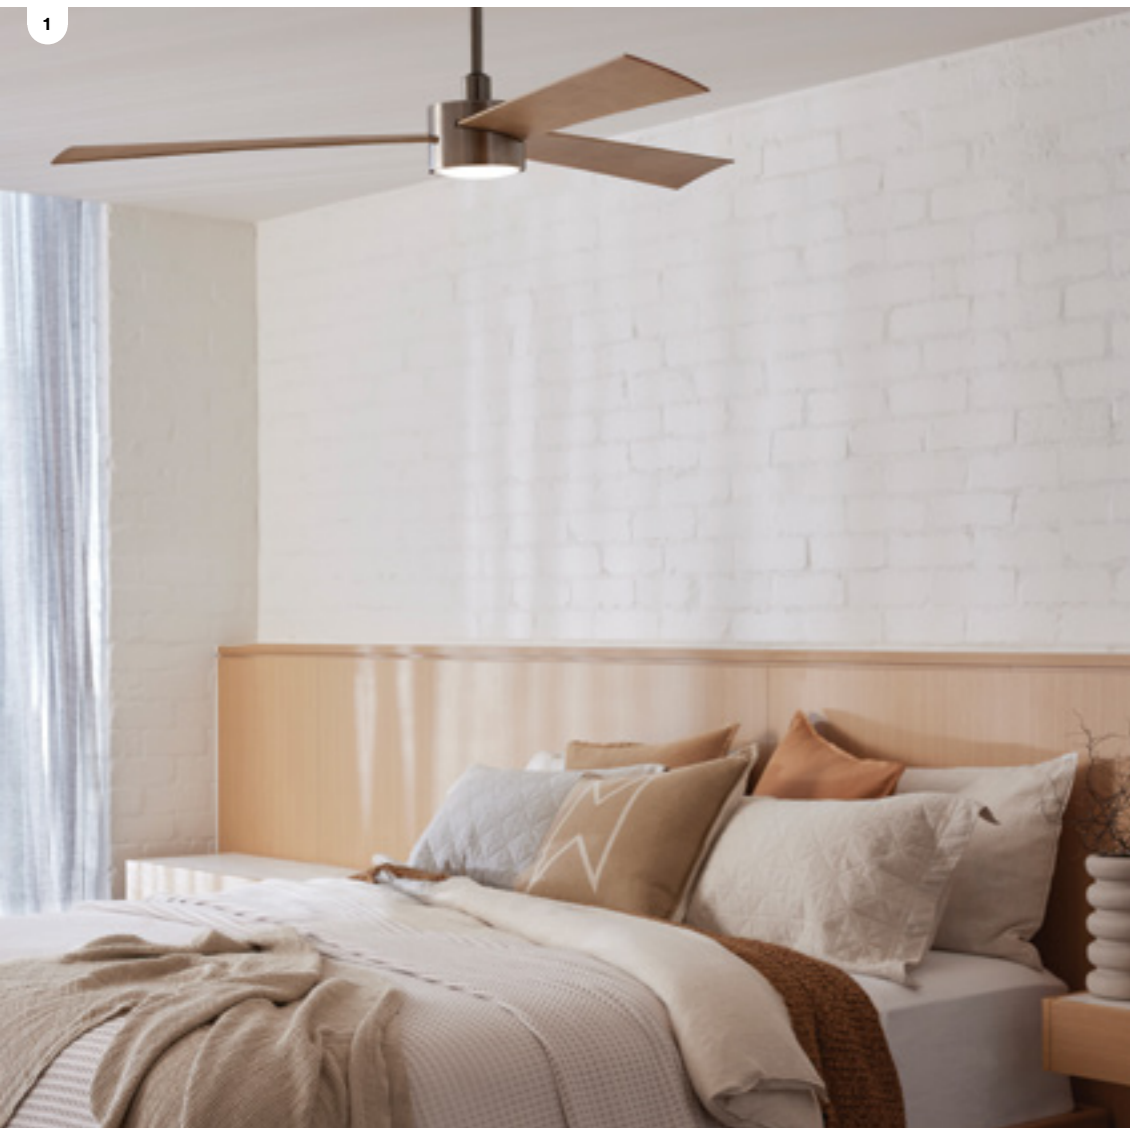

1. **Climate IV** 132cm DC (direct current) fan in antique nickel with teak blades and 3-step dimmable light. LED GX53 globe and remote control included. ●
2. **Cessna** 700mm LED colour-shifting dimmable ring light with integrated DC (direct current) fan in antique brass with walnut timber blades. Remote control included. ●
3. **Louisville** 157cm DC (direct current) fan in oil-rubbed bronze with koa blades and 3-step dimmable light. LED GX53 globe and remote control included. ○
4. **Fanaway Classic** 121cm retractable blade fan in oil-rubbed bronze with koa blades and light. ●
5. **Polis** 132cm DC (direct current) IP55 rated fan in white. Remote control included. ●
6. **Monza** 152cm DC (direct current) IP55 rated fan in black. Remote control included. ○
7. **Abbyss** 142cm DC (direct current) IP66 rated fan in white. Remote control included. ● Also available in ●