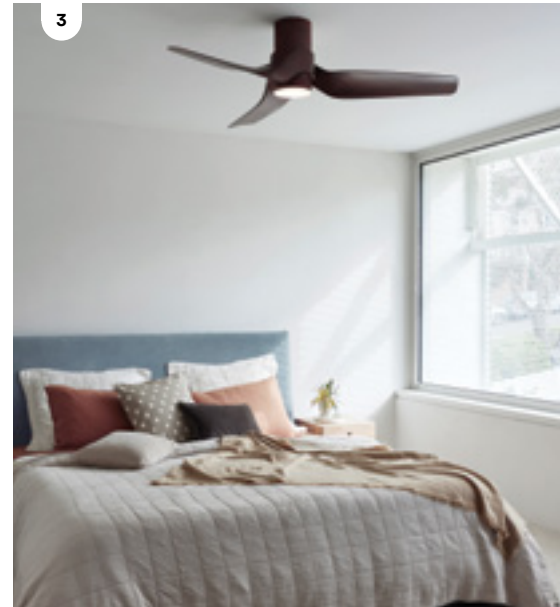

1

NEW

2

3

1. **Osprey** 132cm DC (direct current) fan in bronze with 3-step dimmable light. LED GX53 globe and remote control included. ● ●
2. **Peregrine** 142cm DC (direct current) fan in koa with light. Remote control included. ● ●
3. **Nautica** 132cm DC (direct current) fan in koa with 3-step dimmable light. LED GX53 globe and remote control included. ● Also available in ● ●