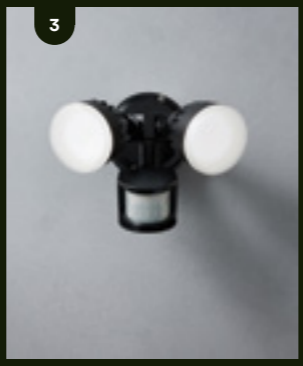

NEW

**SMART OUTDOOR LIGHTS**  
Create your own colour-changing smart garden and enjoy total control with just your phone or voice.

NEW

Exclusively available at Beacon Lighting, the Made By Mayfair collection is characterised by extraordinary visual depth, richly nuanced materials, meticulous craftsmanship.

# GUARD *link*

Guard Link is an interconnected security sensor light system. When one sensor is triggered, all connected lights activate, working in unison to keep your home and family secure.

1. **Lucci Connect Gecko Glow**
  - a. LED 6.5W colour-changing smart path light in black.
  - b. LED 6.5W colour-changing smart spike spot in black.
  - c. LED 12W colour-changing smart bollard in black.
2. **Guard Link 2 light LED floodlight with motion sensor and wireless interconnectivity in white.**
3. **Guard Link 2 light LED floodlight with motion sensor and wireless interconnectivity in black.**
4. **Guard Link LED floodlight with motion sensor and wireless interconnectivity in white.**
5. **Guard Link LED floodlight with motion sensor and wireless interconnectivity in black.**