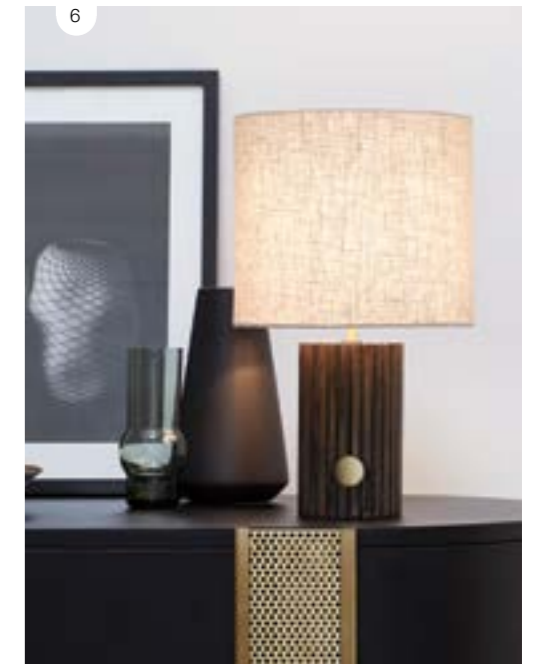

COVER **Quill** 6 light pendant in textured black with opal glass shades. Globes included

1. **Capsule** 3 light pendant in matte black with frosted glass shades
2. **Palos** LED 8 light colour-shifting, dimmable and adjustable pendant in black
3. **MFL By Masson Duke** LED 1.5m 5 light colour-shifting, dimmable pendant in textured black with adjustable, telescopic heads  Spot sleeves in brass and brushed chrome also available
4. **Orbit** LED colour-shifting, dimmable pendant in black

# CURVE *appeal*

Embrace the latest interior trend with curved designs that create an instant softness and easy elegance in any space.

1. **Tait** table lamp in smoke glass ●
2. **Marx** table lamp in black with smoke double-glass shade, USB charging port and wireless charging base
3. **Helix** 3 light floor lamp in matte black with opal glass shades. Also available ●
4. **Attica** table lamp in black anodised finish with frosted glass dome shade ● ●
5. **Loft** 2 light table lamp with black textured shade, black marble base and brass details  
*Globes sold separately unless stated.*

ELEVATED  
classics

- 1. **Loft 3** light pendant in bronze ● Also available ●
- 2. **Made By Mayfair Elora** 9 light round pendant in brass with white jade stone
- 3. **Olsen** table lamp with white marble base, white linen shade and brass details
- 4. **Welles** table lamp with walnut timber base, white linen shade and brass details
- 5. **Cedar** LED 1.5m colour-shifting, dimmable pendant in ribbed walnut timber ● ○
- 6. **Eton** table lamp with walnut timber base, natural linen shade and brass details  
*Globes sold separately unless stated.*