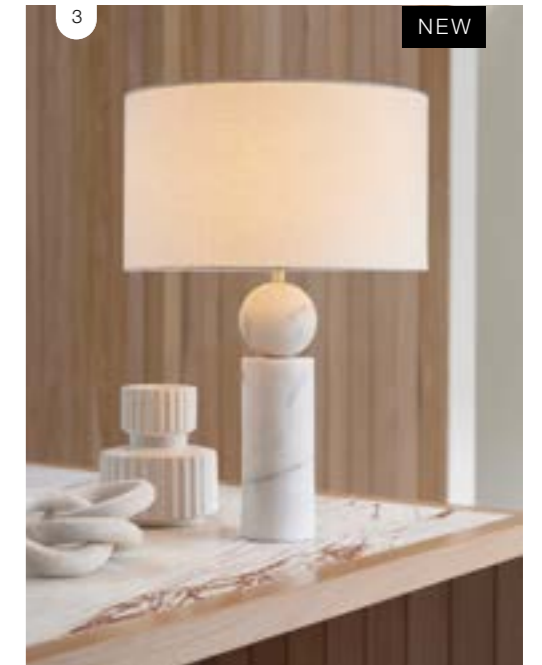

COVER **Quill** 6 light pendant in textured black with opal glass shades. Globes included

1. **Capsule** 3 light pendant in matte black with frosted glass shades
2. **Palos** LED 8 light colour-shifting, dimmable and adjustable pendant in black
3. **MFL By Masson Duke** LED 1.5m 5 light colour-shifting, dimmable pendant in textured black with adjustable, telescopic heads  Spot sleeves in brass and brushed chrome also available
4. **Orbit** LED colour-shifting, dimmable pendant in black

# CURVE *appeal*

Embrace the latest interior trend with curved designs that create an instant softness and easy elegance in any space.

1. **Tait** table lamp in smoke glass ●
2. **Marx** table lamp in black with smoke double-glass shade, USB charging port and wireless charging base
3. **Helix** 3 light floor lamp in matte black with opal glass shades. Also available ●
4. **Attica** table lamp in black anodised finish with frosted glass dome shade ● ●
5. **Loft** 2 light table lamp with black textured shade, black marble base and brass details  
*Globes sold separately unless stated.*

ELEVATED  
classics

- 1. **Loft 3** light pendant in bronze ● Also available ●
- 2. **Made By Mayfair Elora** 9 light round pendant in brass with white jade stone
- 3. **Olsen** table lamp with white marble base, white linen shade and brass details
- 4. **Welles** table lamp with walnut timber base, white linen shade and brass details
- 5. **Cedar** LED 1.5m colour-shifting, dimmable pendant in ribbed walnut timber ● ○
- 6. **Eton** table lamp with walnut timber base, natural linen shade and brass details  
*Globes sold separately unless stated.*