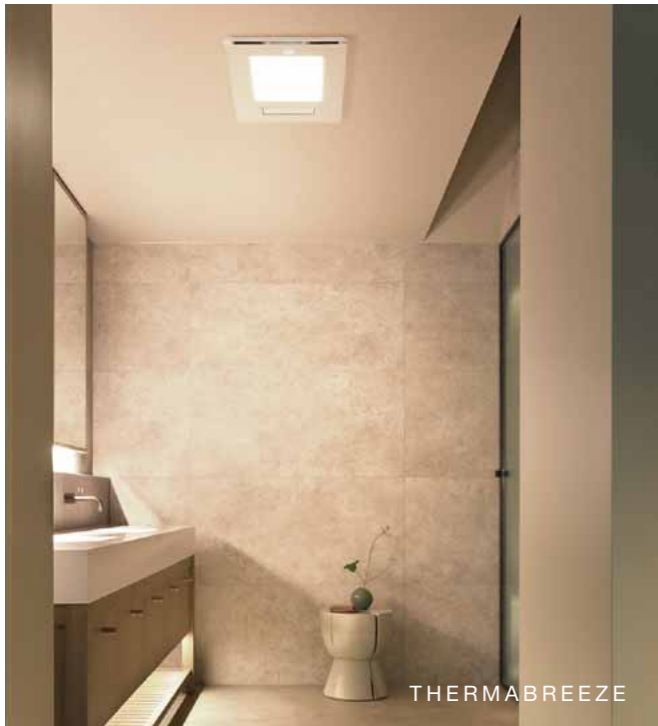

THERMABREEZE