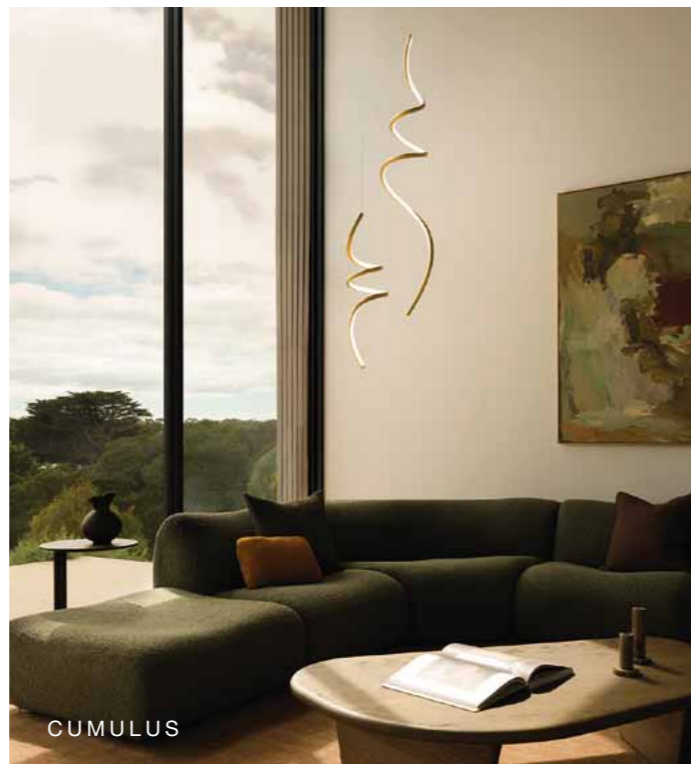

TRACE | $249

CUMULUS