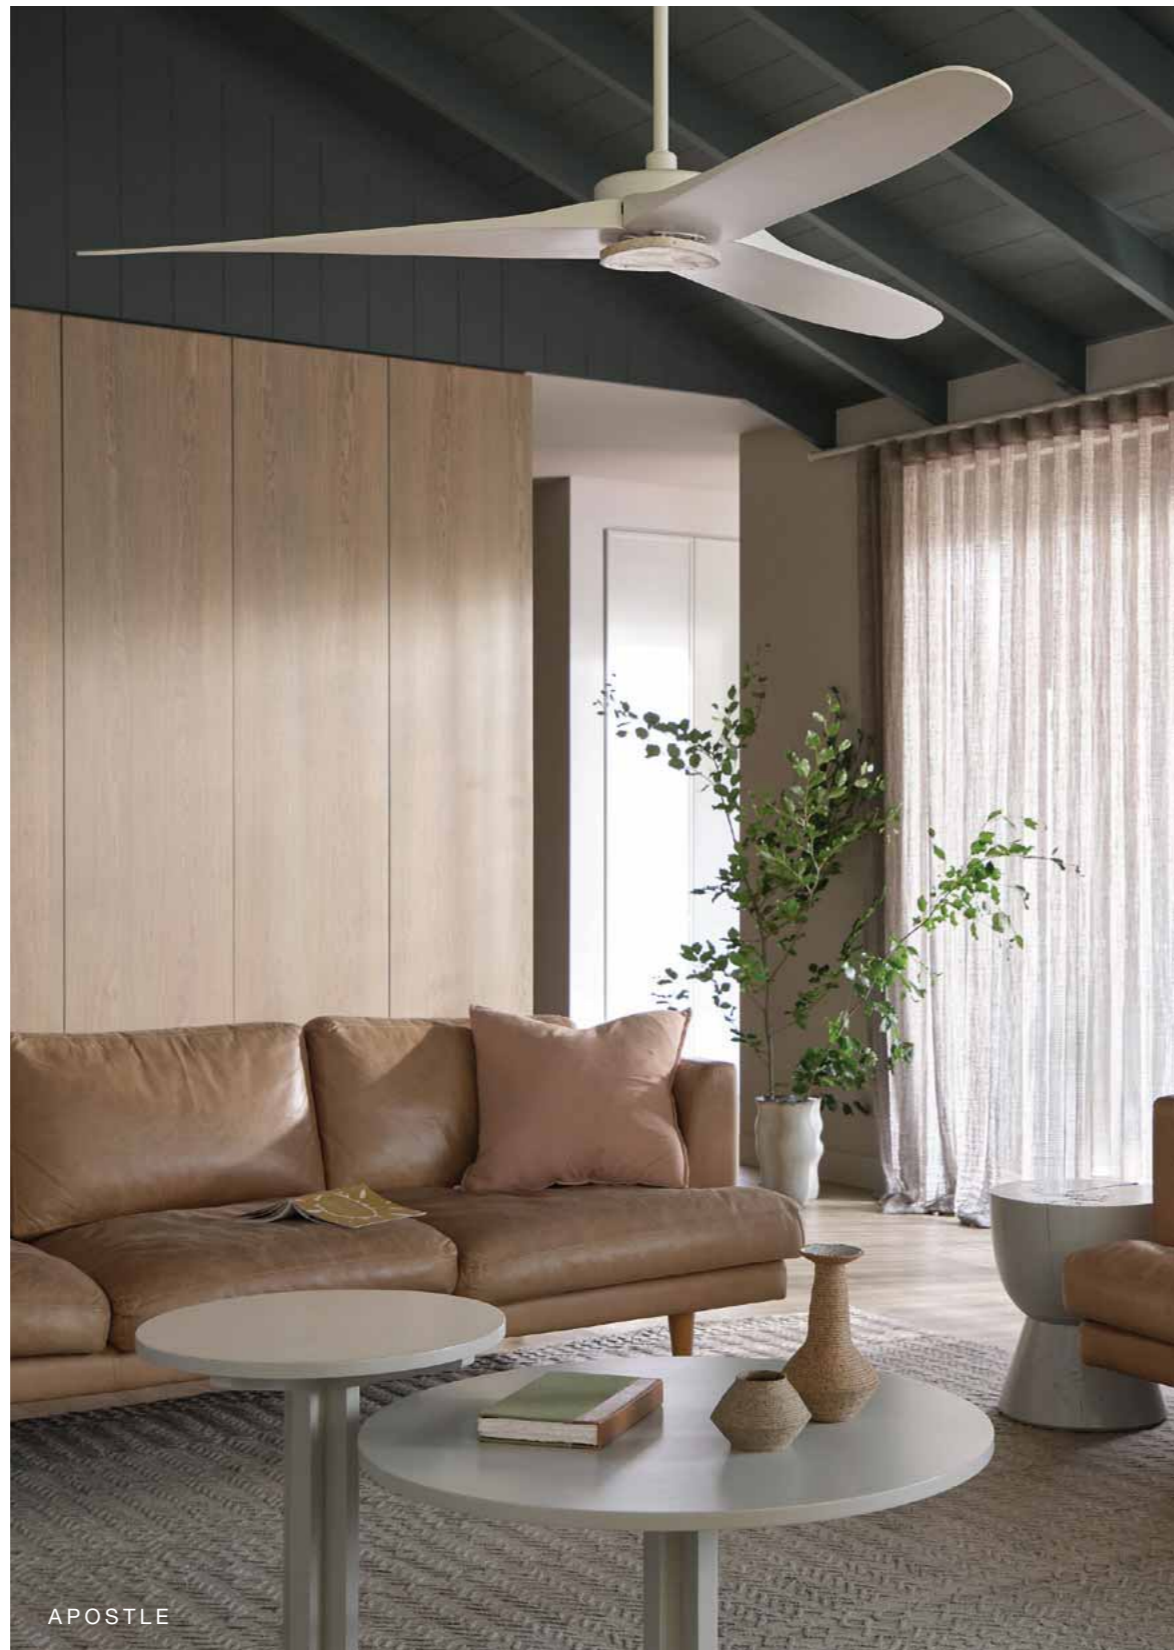

APOSTLE

Winter at home

Winter invites us to slow down and spend more time at home. This Australian-designed collection offers versatile pieces designed to feel at home in yours.

Front Cover
Volare pendant in brushed chrome and smoke glass | $2,295

Brunel table lamp in brushed chrome | $269

Apostle 167cm fan in almond and travertine – also available in white, black and lavastone | $695

August pendants in frosted opal glass | From $189

AUGUST | From $189

Beacon
LIGHTING