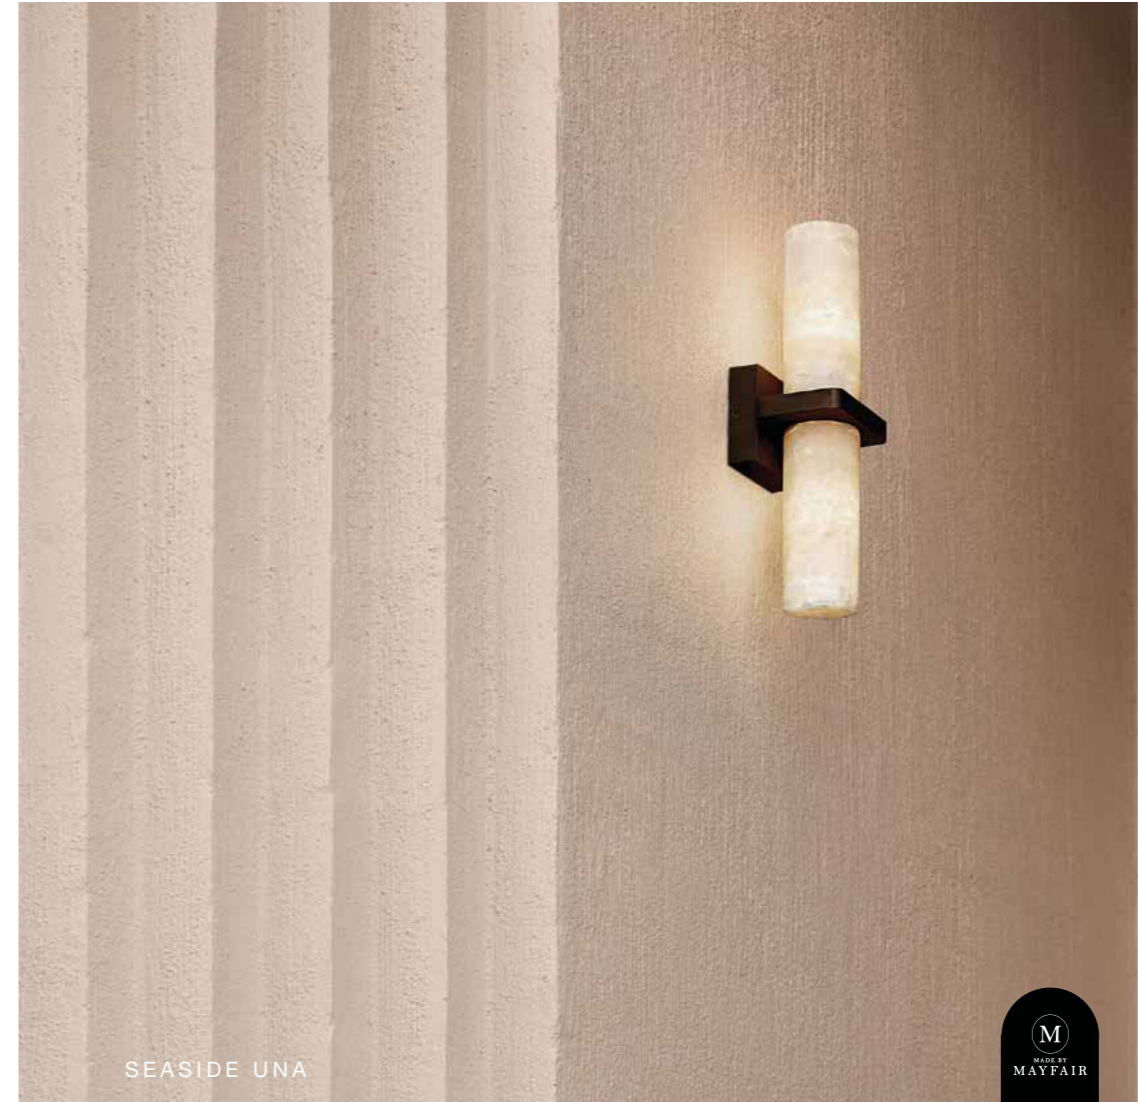

## MFL AXIS

Axis rethinks the everyday switch. These large-format profiles are a truly unique offering in the Australian market, made for modern interiors.

- MFL Rail slimline track kit in white | From \$169
- MFL Rail trackheads in white | From \$69.95
- MLF Forge switches | From \$57.90
- MFL Axis switches | From \$29.95

MODERN  
FORM  
LIGHTING

  
 MADE BY  
**MAYFAIR**

Exclusively available at Beacon Lighting, the Made By Mayfair collection is characterised by extraordinary visual depth, richly nuanced materials, and meticulous craftsmanship.