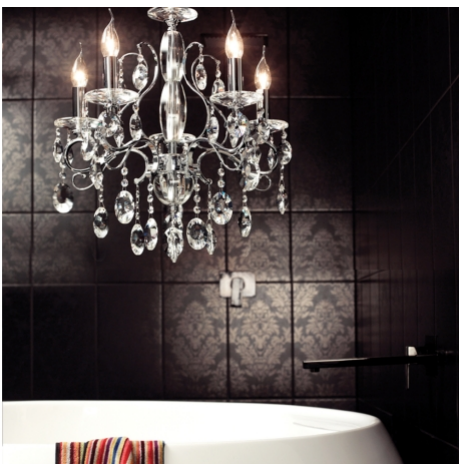

Madeleine 5 Light Crystal Chandelier in Chrome

\$995.00

SPECIFICATIONS

SKU	060430
Product Type	Lighting
Brand	Lucci Maison
Warranty	12 months from date of purchase
Width / Diameter (mm)	520
Height (mm)	530
Suspension	1000
Voltage	240V
Globe Included	No
Globe Type	SES
Globe Quantity	5
Wattage (Max)	40W
Wattage Recommended	28
Room Type	Dining Room, Living Room
Style	Traditional
Colour	Chrome

DESCRIPTION

Madeleine 5 light Egyptian K9 30% lead crystal chandelier in chrome finish

The Madeleine is made from K9 33% lead crystal which can also be called "optical Crystal" and it is the best type of commercially used lead crystal resulting in unbelievable quality and clarity, maximising the fracturing of the light, thereby producing the maximum display of coloured light. [Click here](#) for Installation Details.