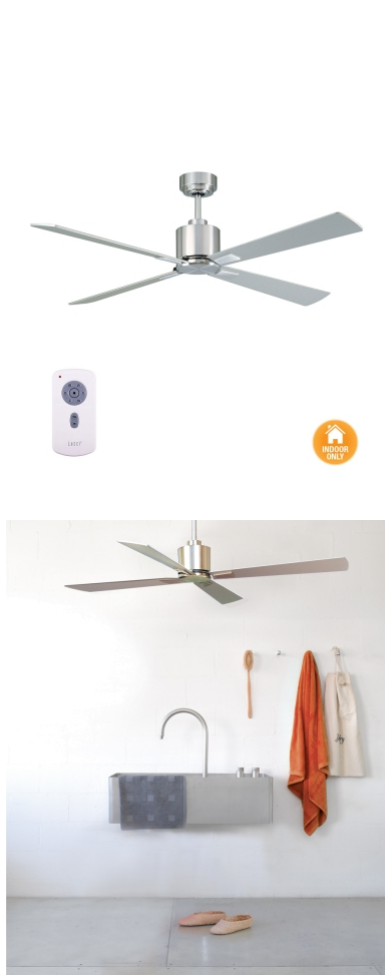

Airfusion Climate 52 DC Fan Only in Brushed Chrome

\$389.00

SPECIFICATIONS

SKU	210520
Product Type	Fans
Brand	Lucci Air
Width / Diameter (mm)	1320
Depth (mm)	0
Height (mm)	310
Voltage	240V
Extension Rod	210555
Wiring Loom	with rod
Fanlight Available	210245, 210250
Globe Quantity	0
Globe Included	No
Remote Control	Included
Fan Speed Control	6 speed remote
Airflow (m3/min)	175.5
Fan Motor Wattage	35
Poles	12
Current	DC
Reversible	Yes
Exterior Use	Indoor only
Fan Blade Type	Wooden
No. of Blades	4
Fan Blade Size	52in / 132cm
Blade Pitch (Degrees)	14
Standard Ceiling Drop	310

*Price and Product details are correct only at the time of printing.

Ceiling Pitch (Degrees)	20 degrees
Warranty	2 years from date of purchase
DESCRIPTION	
<p>Airfusion Climate 132cm DC fan in brushed chrome with silver blades complete with 6 speed remote controller. Light adaptable (sold separately)</p> <p>New technology DC (direct current) ceiling fan uses approximately 40% less electricity whilst producing the same airflow. Click here for installation instructions.</p>	
Date printed 18 October 2019	