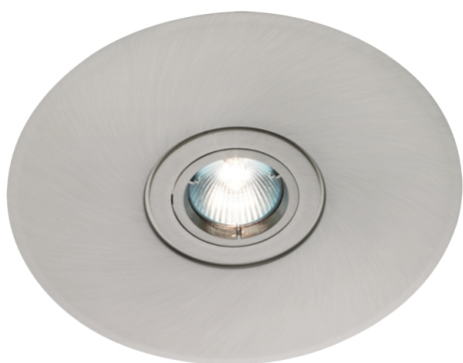

6 Inch Conversion Plate to Suit Fixed Downlight in Brushed Chrome

\$19.95

SPECIFICATIONS

SKU	160631
Product Type	Accessories
Brand	Lucci Maison
Width / Diameter (mm)	170
Depth (mm)	0
Height (mm)	32
Globe Quantity	1
Colour	Brushed Chrome

DESCRIPTION

6 inch conversion plate only, downlight not included, to suit fixed downlight in brushed chrome

Date printed 6 June 2020