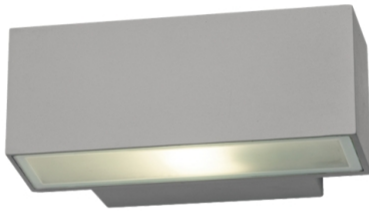

Pilot 1 Light Exterior Wall Bracket in Silver

\$89.95

SPECIFICATIONS

SKU	230347
Product Type	Lighting
Brand	Lucci Fresco
Width / Diameter (mm)	220
Depth (mm)	120
Height (mm)	90
Material Used	Aluminium (ADC12)
IP Rating	65
Voltage	240V
Globe Included	No
Globe Type	ES
Globe Quantity	1
Wattage (Max)	11W
Wattage Recommended	11W
Light Location	Alfresco/Indoor Use
Room Type	Alfresco, Outdoor
Lighting Technology	Fluorescent Lights
Style	Industrial, Modern
Colour	Silver

DESCRIPTION

Envirolux Pilot 1 light fluorescent exterior wall bracket in silver

[Click Here](#) for installation instructions.

Date printed 12 December 2019