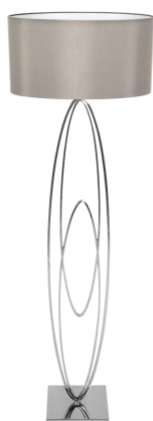

# Arabella 1 Light Floor Lamp in Chrome/Grey

**\$629.00**

## SPECIFICATIONS

SKU	260415
Product Type	Lighting
Brand	Lucci Décor
Warranty	12 months from date of purchase
Width / Diameter (mm)	500
Depth (mm)	340
Height (mm)	1560
Voltage	240V
Globe Included	No
Globe Type	BC
Globe Quantity	1
Wattage (Max)	100W
Room Type	Bedroom, Dining Room, Living Room
Style	Modern, Traditional
Lamp Type	Floor Lamps, Modern Lamps, Traditional Lamps
Colour	Chrome, Grey

## DESCRIPTION

Arabella 1 light floor lamp in chrome with oval grey shade

The Arabella is a timeless, classic design.

Very fine attention to detail, beautifully finished.

The polished nickel plating is of a very high standard  
The wide shade has a PVC lining offering an excellent  
spread of light for reading or tasks.