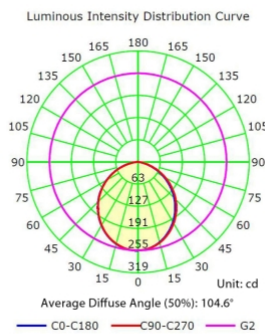

LEDlux Infinity Mini 700 Lumen Dimmable White Downlight Kit in Warm White

\$39.95

SPECIFICATIONS

SKU	170305
Product Type	Lighting
Brand	Lucci LEDlux
Lumens	700
Beam Angle	105 degrees
Field Angle	150 degrees
Colour Temperature	3000k Warm White
CRI	80.2
Average Rated Life	50,000 hours
Warranty	5 years from date of purchase
Width / Diameter (mm)	115
Depth (mm)	115
Height (mm)	50
Cutout	96
Dimmable	Yes, see description tab for compatible dimmers
Remote Driver	Included
IP Rating	44
Voltage	240V
Globe Included	Yes
Globe Type	LED
Globe Quantity	0
Wattage (Max)	11W
Room Type	Alfresco
Lighting Technology	LED Lights