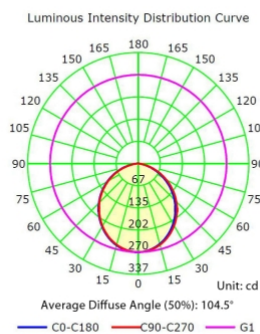

LEDlux Infinity Mini 700 Lumen Dimmable White Downlight Kit in Cool White

\$39.95

SPECIFICATIONS

SKU	170306
Product Type	Lighting
Brand	Lucci LEDlux
Lumens	700
Beam Angle	105 degrees
Field Angle	150 degrees
Colour Temperature	4000K Cool White
CRI	82.4
Average Rated Life	50,000 hours
Warranty	5 years from date of purchase
Width / Diameter (mm)	115
Depth (mm)	115
Height (mm)	50
Cutout	96
Dimmable	Yes, see description tab for compatible dimmers
Remote Driver	Included
IP Rating	44
Voltage	240V
Globe Included	Yes
Globe Type	LED
Globe Quantity	0
Wattage (Max)	11W
Room Type	Alfresco
Lighting Technology	LED Lights