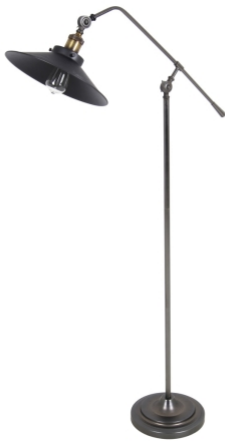

# Manor 1 Light Floor Lamp in Aged Steel

**\$329.00**

## SPECIFICATIONS

SKU	250756
Product Type	Lighting
Brand	Lucci Décor
Warranty	12 months from date of purchase
Width / Diameter (mm)	300
Depth (mm)	740
Height (mm)	1720
Voltage	220-240V
Globe Included	No
Globe Type	ES
Globe Quantity	1
Wattage (Max)	42W
Room Type	Bedroom, Living Room
Style	Industrial, Traditional
Lamp Type	Floor Lamps, Traditional Lamps
Colour	Grey

## DESCRIPTION

Manor traditional 1 light floor lamp in aged steel

The Manor range has a refined Industrial style. Industrial is also about minimalist and unfinished and old style looks. This floor lamp would be the perfect complimenting piece to our very popular Manor Range or a great individual piece symbolizing industrial flare in your home. Add a Karbon globe to this product to finish off the piece.