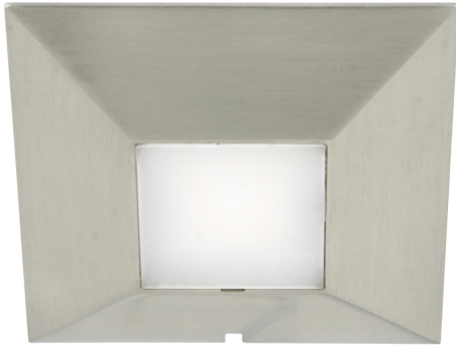

LEDlux 1 Light Square Under Cabinet Light in Brushed Chrome

\$49.95

SPECIFICATIONS

SKU	170533
Product Type	Lighting
Brand	Lucci LEDlux
Lumens	350
Beam Angle	100 degrees
Field Angle	155 degrees
Colour Temperature	3000K Warm White
Warranty	3 Years from date of purchase
Width / Diameter (mm)	87
Depth (mm)	87
Height (mm)	12
Globe Included	Yes
Globe Type	LED
Globe Quantity	0
Wattage (Max)	5W
Room Type	Kitchen
Lighting Technology	LED Lights
Downlight type	LED Downlights
Style	Industrial, Modern
Colour	Brushed Chrome

DESCRIPTION

LEDlux 1 light 350 lumen DIY 5W square under cabinet light only with brushed chrome aluminium body, unique concave low profile and polycarbonate removable opaque lens

The LEDlux Cabinet lights are very easy to install yourself and have a unique concave low profile body with great light output and a large beam spread of 150 degrees. The LEDlux Cabinet lights come with superior quality Seoul surface mounted diodes. These lights can be used as an added extra light to the LEDLux 2 light cabinet light kit 170535. [Click Here](#) for Installation Details.