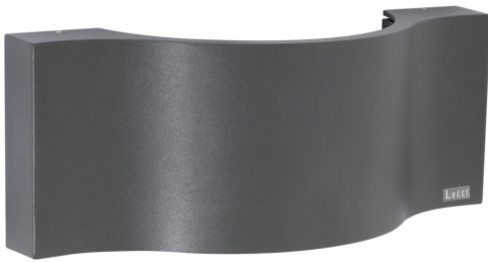

LEDlux Kast IP54 Up/Down Wall Bracket in Charcoal

\$219.00

SPECIFICATIONS

SPECIFICATIONS	
SKU	230266
Product Type	Lighting
Brand	Lucci LEDlux
Lumens	300
Beam Angle	100 degrees
Field Angle	120 degrees
Colour Temperature	4000K Cool White
Warranty	3 years from date of purchase
Width / Diameter (mm)	280
Depth (mm)	110
Height (mm)	85
Material Used	Aluminium / PMMA Shade
Dimmable	Non Dimmable
Globe Included	Yes
Globe Type	LED
Globe Quantity	0
Wattage (Max)	6W
Light Location	Alfresco/Indoor Use
IP Rating	54
Room Type	Alfresco, Bathroom, Bedroom, Dining Room, Garage, Kitchen, Living Room, Outdoor
Lighting Technology	LED Lights
Style	Industrial, Modern
Colour	Charcoal

*Price and Product details are correct only at the time of printing.

DESCRIPTION

LEDlux Kast 300 lumen IP54 weatherproof LED exterior up/down wall bracket in charcoal

The LEDlux Kast is made from LM6 aluminium which is great for seaside applications. This stylish, modern exterior wall bracket provides lighting up and down a wall and comes with Citizen LED. It has a IP54 weatherproof rating. [Click Here](#) for Installation Instructions.