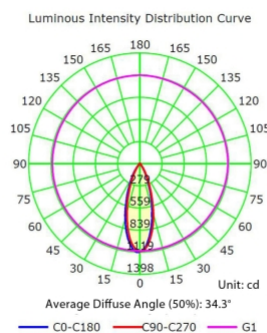

LEDlux Barossa 1 Light Dimmable Spot in Antique Nickel

\$99.95

SPECIFICATIONS

SKU	159015
Product Type	Lighting
Brand	Lucci LEDlux
Lumens	450
Beam Angle	35 degrees
Field Angle	65 degrees
Colour Temperature	3000K Warm White
CRI	>80
Warranty	3 years from date of purchase
Width / Diameter (mm)	100
Depth (mm)	165
Height (mm)	100
Dimmable	Yes, see description tab for compatible dimmers
Voltage	240V
Globe Included	Yes
Globe Type	LED
Globe Quantity	1
Wattage (Max)	8W
Room Type	Bedroom, Living Room, Study
Lighting Technology	LED Lights
Style	Industrial, Modern, Traditional
Colour	Silver