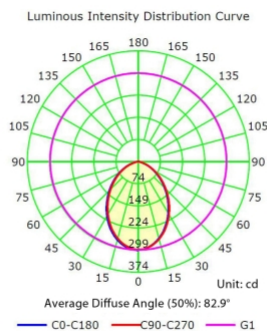

LEDlux Surface 100mm Dimmable Downlight in Black

\$119.00

SPECIFICATIONS

SKU	170337
Product Type	Lighting
Brand	Lucci LEDlux
Lumens	600
Beam Angle	100 degrees
Field Angle	150 degrees
Colour Temperature	3000K Warm White
CRI	>80
Warranty	5 years from date of purchase
Width / Diameter (mm)	89
Height (mm)	100
Remote Driver	Included
IP Rating	44
Voltage	240V
Globe Included	Yes
Globe Type	LED
Globe Quantity	1
Wattage (Max)	11W
Lighting Technology	LED Lights
Colour	Black