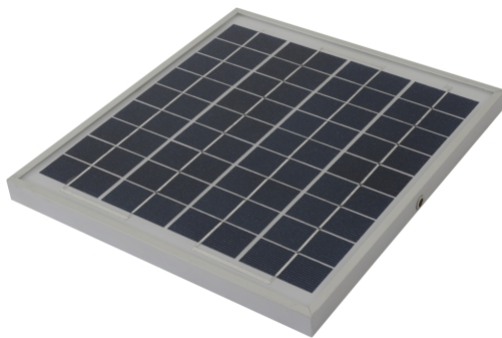

Solar Garden Power Cell Kit

\$269.00

SPECIFICATIONS

SKU	229120
Product Type	Accessories
Brand	Lucci Fini
Globe Quantity	0
IP Rating	44
Warranty	12 months from date of purchase
Room Type	Outdoor

DESCRIPTION

Solar garden power cell DIY kit which includes a 7W solar panel, the power cell to store the solar energy, 1.7m of wiring and sensor

The Solar Garden Power Cell is a DIY kit designed to be used with LEDlux wiring kits. The power cell stores the solar energy with a 20W maximum load. The battery life is dependant on the load wattage from 3 hours for 20W load up to 12 hours for 5W. [Click here](#) for installation instructions.