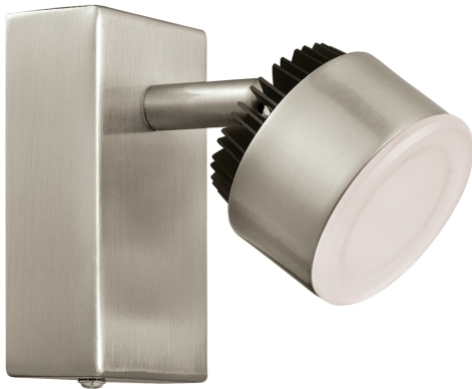

Armento 1 Light Brushed Chrome Spotlight in Warm White

\$139.00

SPECIFICATIONS

SKU	159030
Product Type	Lighting
Brand	Eglo
Lumens	540
Field Angle	55 degrees
Colour Temperature	2700k Warm White
Average Rated Life	25,000 hours
Warranty	1 year from date of purchase
Width / Diameter (mm)	100
Height (mm)	110
Voltage	240V
Globe Included	Yes
Globe Type	LED
Globe Quantity	1
Wattage (Max)	6W
IP Rating	20
Room Type	Bedroom, Dining Room, Kitchen, Living Room, Study
Lighting Technology	LED Lights
Style	Industrial, Modern, Scandinavian
Colour	Brushed Chrome

DESCRIPTION

Armento by Eglo 1 light brushed chrome 540 lumen LED spotlight in warm white

The Armento LED spotlight, made by Eglo, is a stylish energy saving spotlight. This light is non-dimmable

Date printed 6 July 2020