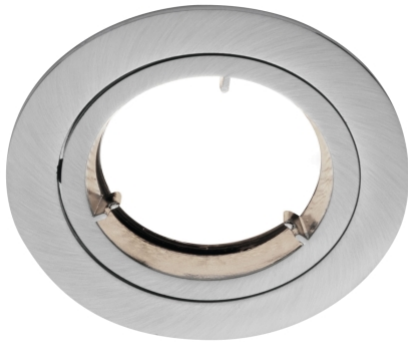

Twist Front Fixed Brushed Chrome Round 240V Downlight Frame

\$17.95

SPECIFICATIONS

SKU	160437
Product Type	Lighting
Brand	Lucci Maison
Warranty	12 months from date of purchase
Width / Diameter (mm)	80
Height (mm)	105
Cutout	73
Remote Driver	Included
Voltage	240V
Globe Included	No
Globe Type	GU10
Globe Quantity	0
Wattage (Max)	50W
Colour	Brushed Chrome

DESCRIPTION

Twist front fixed brushed chrome round downlight frame and 240V lampholder only, globe not included

Date printed 20 January 2020